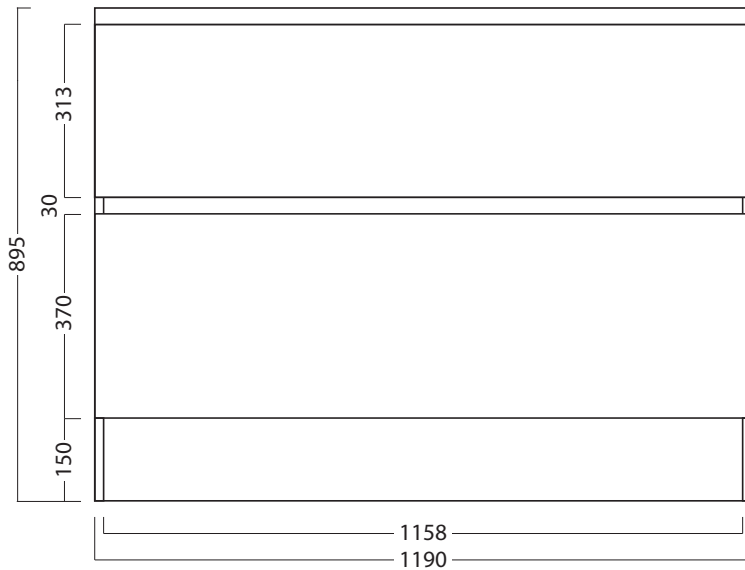

1200 CABINET /

LAUNDRY

TECHNICAL DRAWINGS

1200 Laundry Cabinet, 2 Drawers

PRODUCT CODE

VLUA120 / VLUA120M / VLUA120T

Front