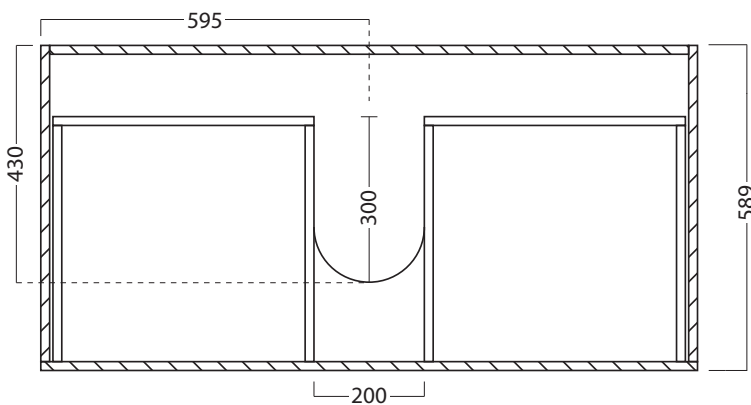

1200 CABINET /

LAUNDRY

DESCRIPTION

1200 Laundry Cabinet, 2 Drawers

PRODUCT CODE

VLUA120 / VLUA120M / VLUA120T

FEATURES

- Dimensions - W 1190 x H 895 x D 590mm
- Available in White, Custom Colour Paint, Timber Veneer or Melamine.
- White Paint - The paint used on our products is polyurethane or UV based. It is five times harder and more durable than lacquer finishes.
- Timber Veneer - Finishes are 100% natural, so has variations in grain and colour. All come stained and sealed with a protective UV finish.
- Timber Effect Melamine - Our wood grain melamine is a low-pressure laminate.
- NZ-made cabinetry. Melamine units feature rail extrusions available in silver, black or melamine match. Timber veneer, custom or white painted units feature concealed 45° handles.
- **Kordura top (H 20mm) , tub and accessories all sold separately.*

1200 CABINET /

LAUNDRY

TECHNICAL DRAWINGS

1200 Laundry Cabinet, 2 Drawers

PRODUCT CODE

VLUA120 / VLUA120M / VLUA120T

Front

Top Section

Side Section

NOTES

See our website for product prices. Drawing indicates the technical measurement only and is not a reflection of how the product will look. Sizes are nominal only. All drawings in millimeters. Drawings not to scale. September 2021.