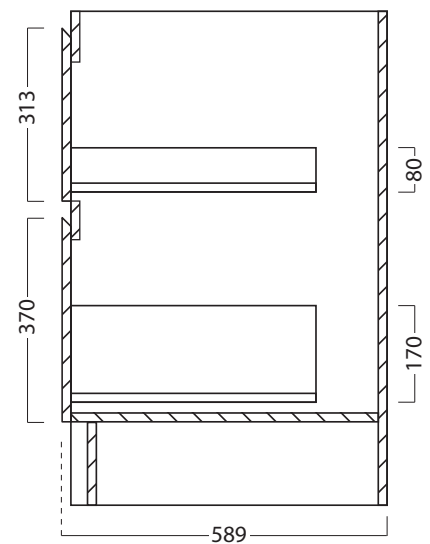

1200 CABINET /

LAUNDRY

DESCRIPTION

1200 Laundry Cabinet, 2 Drawers

PRODUCT CODE

VLUA120 / VLUA120M / VLUA120T

FEATURES

- Dimensions - W 1190 x H 895 x D 590mm
- Available in White, Custom Colour Paint, Timber Veneer or Melamine.
- White Paint - The paint used on our products is polyurethane or UV based. It is five times harder and more durable than lacquer finishes.
- Timber Veneer - Finishes are 100% natural, so has variations in grain and colour. All come stained and sealed with a protective UV finish.
- Timber Effect Melamine - Our wood grain melamine is a low-pressure laminate.
- NZ-made cabinetry. Melamine units feature rail extrusions available in silver, black or melamine match. Timber veneer, custom or white painted units feature concealed 45° handles.
- **Kordura top (H 20mm) , tub and accessories all sold separately.*

1200 CABINET /

LAUNDRY

TECHNICAL DRAWINGS

1200 Laundry Cabinet, 2 Drawers

PRODUCT CODE

VLUA120 / VLUA120M / VLUA120T

Front

Top Section

Side Section

NOTES

See our website for product prices. Drawing indicates the technical measurement only and is not a reflection of how the product will look. Sizes are nominal only. All drawings in millimeters. Drawings not to scale. September 2021.