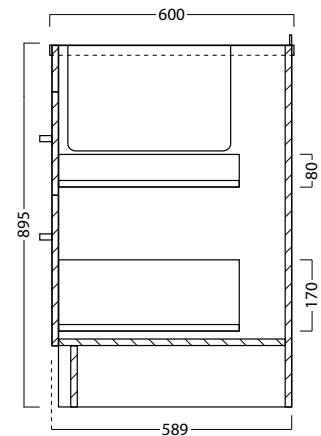

1200 HOROI CABINET

LAUNDRY

DESCRIPTION

1200 Laundry Cabinet, Horoi Stainless Steel Top, 2 Drawers, White / Melamine

PRODUCT CODE

LUS120S / LUS120MS

FEATURES

- Dimensions - W 1200mm x H 920mm x D 600mm
- Available in White or Melamine* finishes.
- Kordura tops 25mm thick, available in White, or coloured Kordura tops (10% surcharge applies).
- Unit comes with a tub, cabinet, soft-close drawers and semi handle.
- Pair it with a Lancashire, Stainless Steel, or Inset tub (surcharges applies).
- Recessed Handle options also available in Black or Aluminum (surcharges applies).
- Overhang options also available in left-, right-hand or both side. Custom size available upon request (surcharges applies).
- Our woodgrain Melamine is a low-pressure laminated.

1200 HOROI CABINET

LAUNDRY

DESCRIPTION

1200 Laundry Cabinet, Horoi Stainless Steel Top, 2 Drawers, White / Melamine

PRODUCT CODE

LUS120S / LUS120MS

TECHNICAL DRAWINGS

Top

Front

Side Section

Top Section of Drawer

NOTES

Drawing indicates the technical measurement only and is not a reflection of how the unit will look. Sizes approximate. All drawings in millimeters. Drawings not to scale.