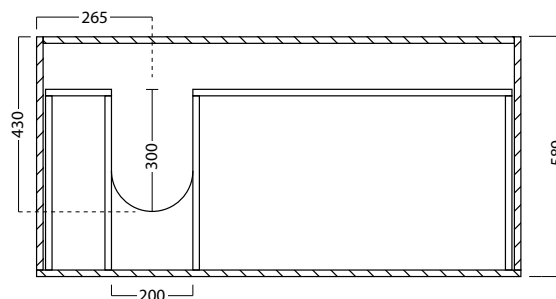

1200 HOROI CABINET

LAUNDRY

DESCRIPTION

1200 Laundry Cabinet, Horoi Stainless Steel Top, 2 Drawers, White / Melamine

PRODUCT CODE

LUS120S / LUS120MS

FEATURES

- Dimensions - W 1200mm x H 920mm x D 600mm
- Available in White or Melamine* finishes.
- Kordura tops 25mm thick, available in White, or coloured Kordura tops (10% surcharge applies).
- Unit comes with a tub, cabinet, soft-close drawers and semi handle.
- Pair it with a Lancashire, Stainless Steel, or Inset tub (surcharges applies).
- Recessed Handle options also available in Black or Aluminum (surcharges applies).
- Overhang options also available in left-, right-hand or both side. Custom size available upon request (surcharges applies).
- Our woodgrain Melamine is a low-pressure laminated.

1200 HOROI CABINET

LAUNDRY

DESCRIPTION

1200 Laundry Cabinet, Horoi Stainless Steel Top, 2 Drawers, White / Melamine

PRODUCT CODE

LUS120S / LUS120MS

TECHNICAL DRAWINGS

Top

Front

Side Section

Top Section of Drawer

NOTES

Drawing indicates the technical measurement only and is not a reflection of how the unit will look. Sizes approximate. All drawings in millimeters. Drawings not to scale.