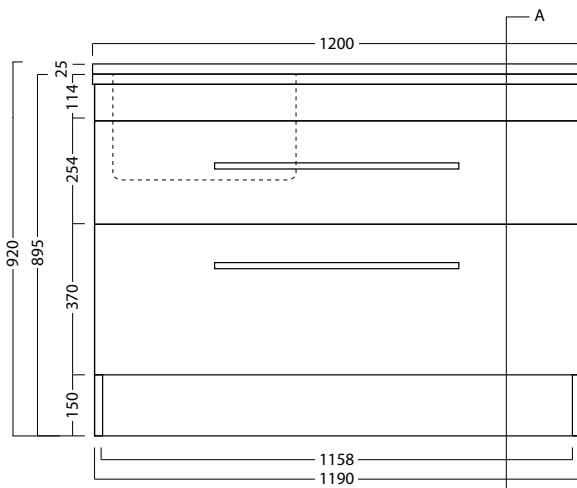

1200 HOROI CABINET

LAUNDRY

DESCRIPTION

1200 Laundry Cabinet, Horoi Stainless Steel Top, 2 Drawers, White / Melamine

PRODUCT CODE

LUS120S / LUS120MS

FEATURES

- Dimensions - W 1200mm x H 920mm x D 600mm
- Available in White or Melamine* finishes.
- Kordura tops 25mm thick, available in White, or coloured Kordura tops (10% surcharge applies).
- Unit comes with a tub, cabinet, soft-close drawers and semi handle.
- Pair it with a Lancashire, Stainless Steel, or Inset tub (surcharges applies).
- Recessed Handle options also available in Black or Aluminum (surcharges applies).
- Overhang options also available in left-, right-hand or both side. Custom size available upon request (surcharges applies).
- Our woodgrain Melamine is a low-pressure laminated.

1200 HOROI CABINET

LAUNDRY

DESCRIPTION

1200 Laundry Cabinet, Horoi Stainless Steel Top, 2 Drawers, White / Melamine

PRODUCT CODE

LUS120S / LUS120MS

TECHNICAL DRAWINGS

Top

Front

Side Section

Top Section of Drawer

NOTES

Drawing indicates the technical measurement only and is not a reflection of how the unit will look. Sizes approximate. All drawings in millimeters. Drawings not to scale.