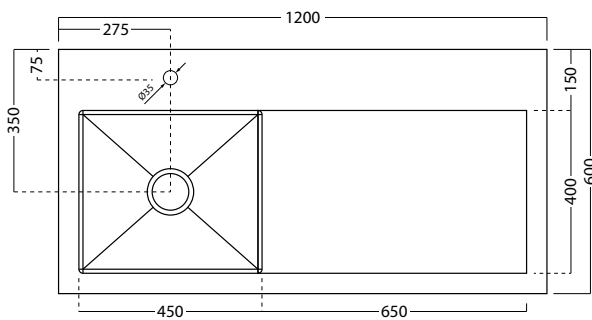

1200 HOROI CABINET

LAUNDRY

DESCRIPTION

1200 Laundry Cabinet, Horoi Stainless Steel Top, 2 Drawers, White / Melamine

PRODUCT CODE

LUS120S / LUS120MS

FEATURES

- Dimensions - W 1200mm x H 920mm x D 600mm
- Available in White or Melamine* finishes.
- Kordura tops 25mm thick, available in White, or coloured Kordura tops (10% surcharge applies).
- Unit comes with a tub, cabinet, soft-close drawers and semi handle.
- Pair it with a Lancashire, Stainless Steel, or Inset tub (surcharges applies).
- Recessed Handle options also available in Black or Aluminum (surcharges applies).
- Overhang options also available in left-, right-hand or both side. Custom size available upon request (surcharges applies).
- Our woodgrain Melamine is a low-pressure laminated.

1200 HOROI CABINET

LAUNDRY

DESCRIPTION

1200 Laundry Cabinet, Horoi Stainless Steel Top, 2 Drawers, White / Melamine

PRODUCT CODE

LUS120S / LUS120MS

TECHNICAL DRAWINGS

Top

Front

Side Section

Top Section of Drawer

NOTES

Drawing indicates the technical measurement only and is not a reflection of how the unit will look. Sizes approximate. All drawings in millimeters. Drawings not to scale.