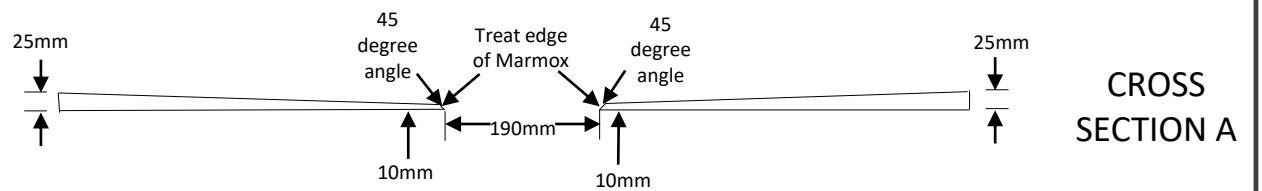

Offset Drain

1200mm x 1200mm

Code: MXPST 1.2-1.2 OFF

Top View

Bottom View