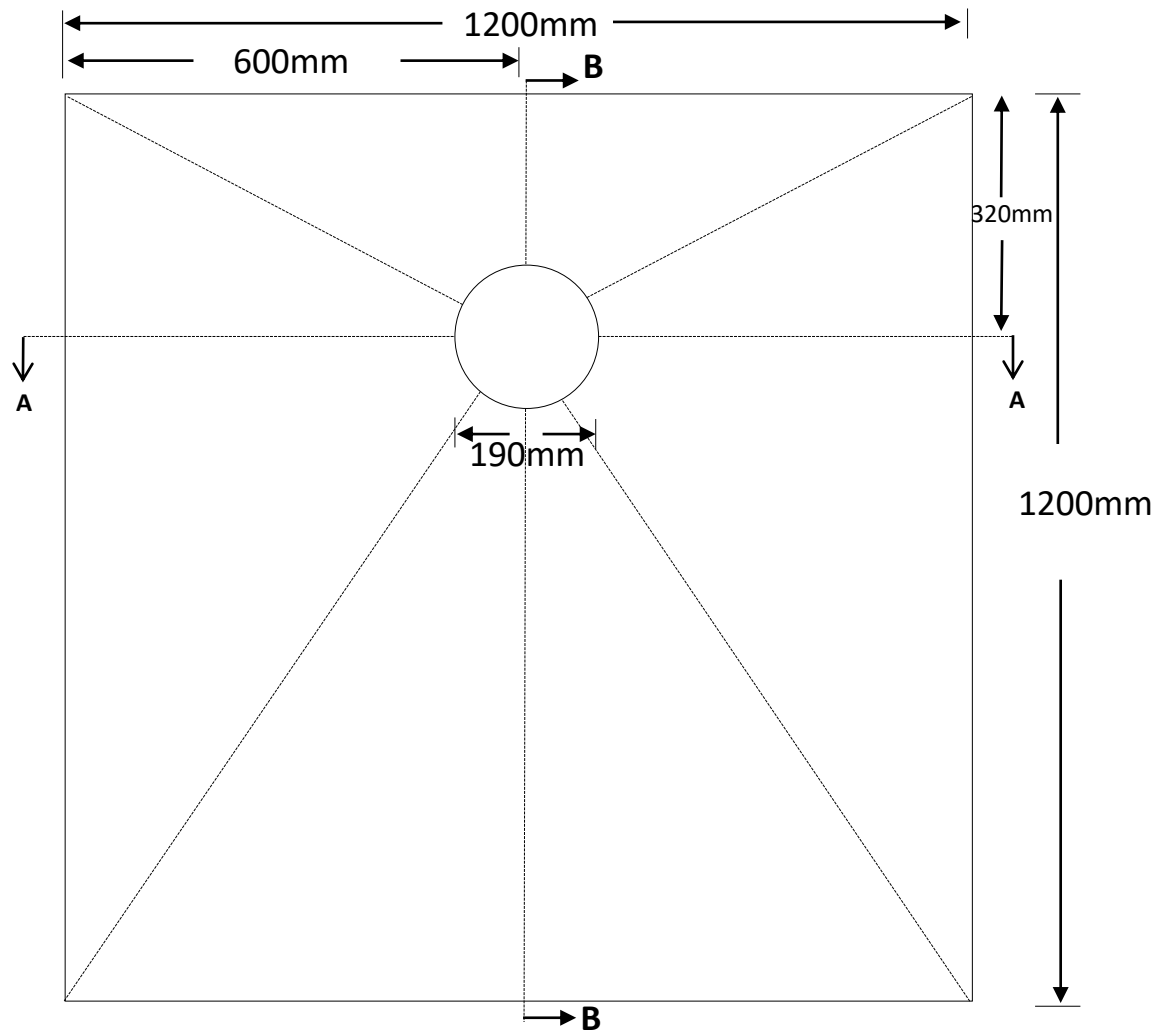

Offset Drain

1200mm x 1200mm

Code: MXPST 1.2-1.2 OFF

Top View

Bottom View