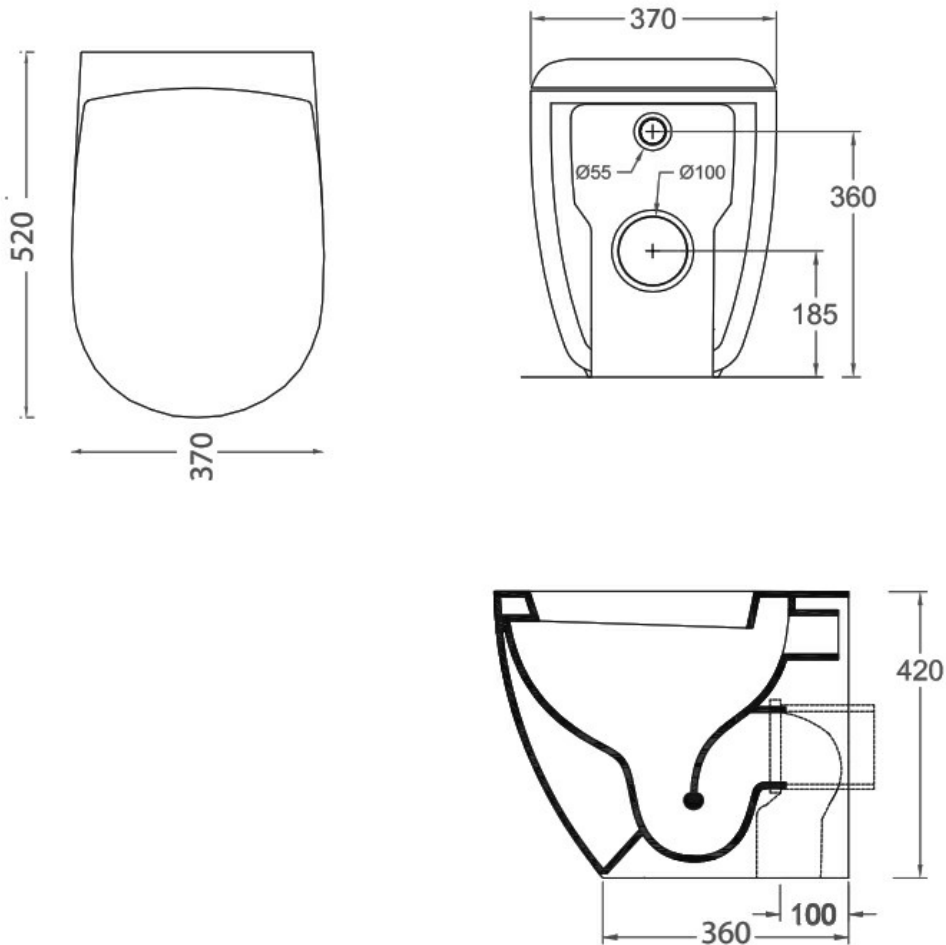

FILE BTW PAN C/W SOFT CLOSE SEAT - WHITE

27203.10

\$1659

the.artceram

Residential/Light Commercial Use

Suitable for Residential/Light Commercial Use (Kitchens, Bathrooms and Laundries in Hotels, Motels and Retirement Villages).

5

Guarantee

5 Year Guarantee

Rimless Clean

Hygienic and easy to clean

VC Allowance

Please give an allowance of 10mm (-/+ ) for all Vitreous China toilet dimensions.

Made in Italy

Designed & Engineered in Italy

Inspired by the Italian Studio Meneghello Paoelli, File toilet pans and bidets continue Artceram's tradition of contemporary bathware.