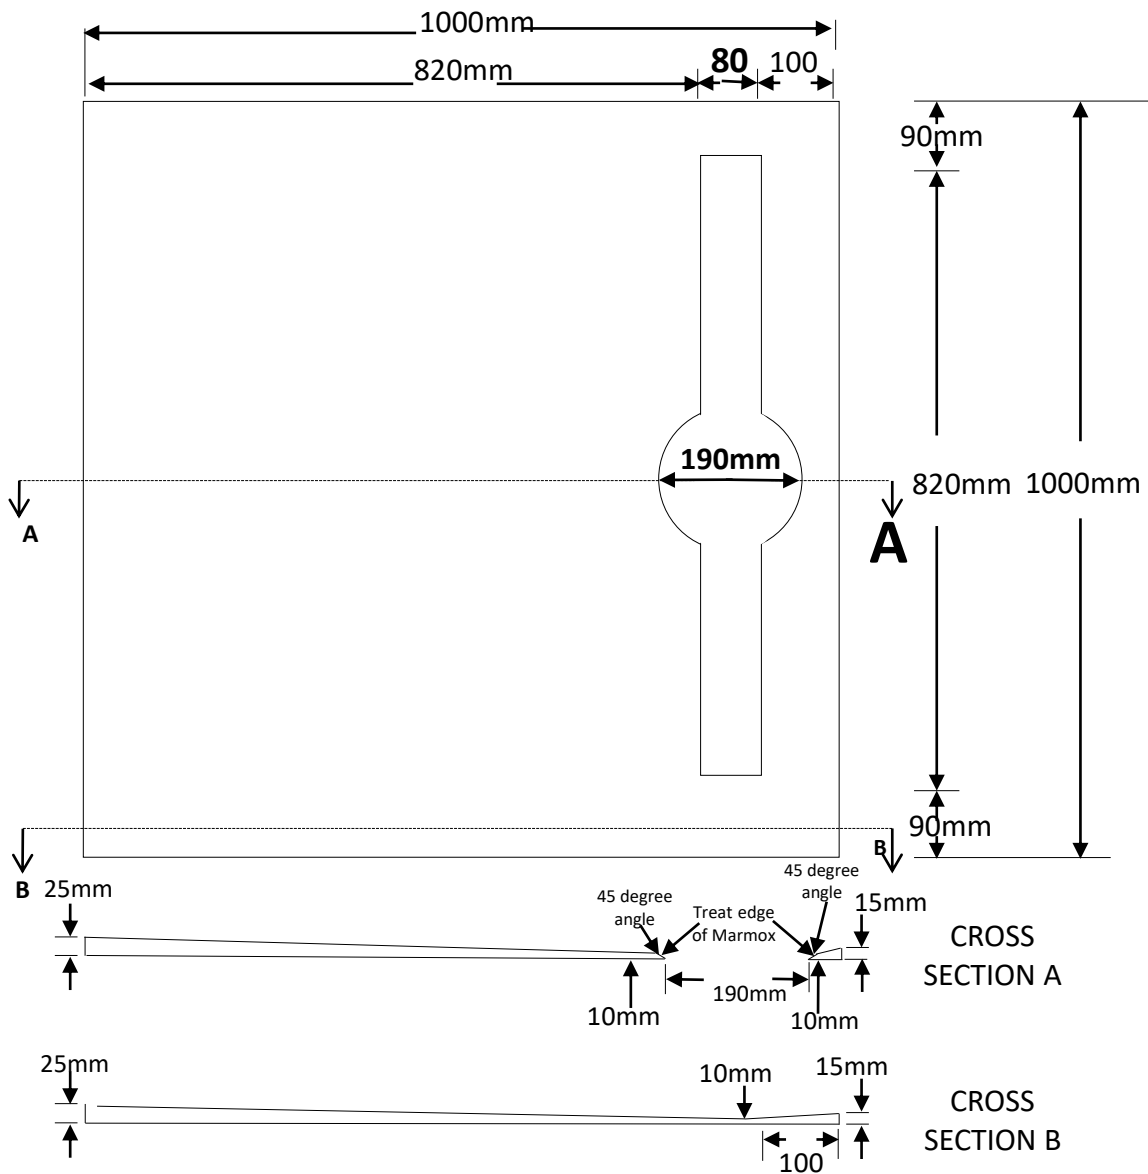

# Channel Drain

1000mm x 1000mm

Code: MXPST 1.0 -1.0 TDTV

## Top View

1000mm x 1000mm

Code: MXPST 1.0 -1.0 TDTV

## Bottom View