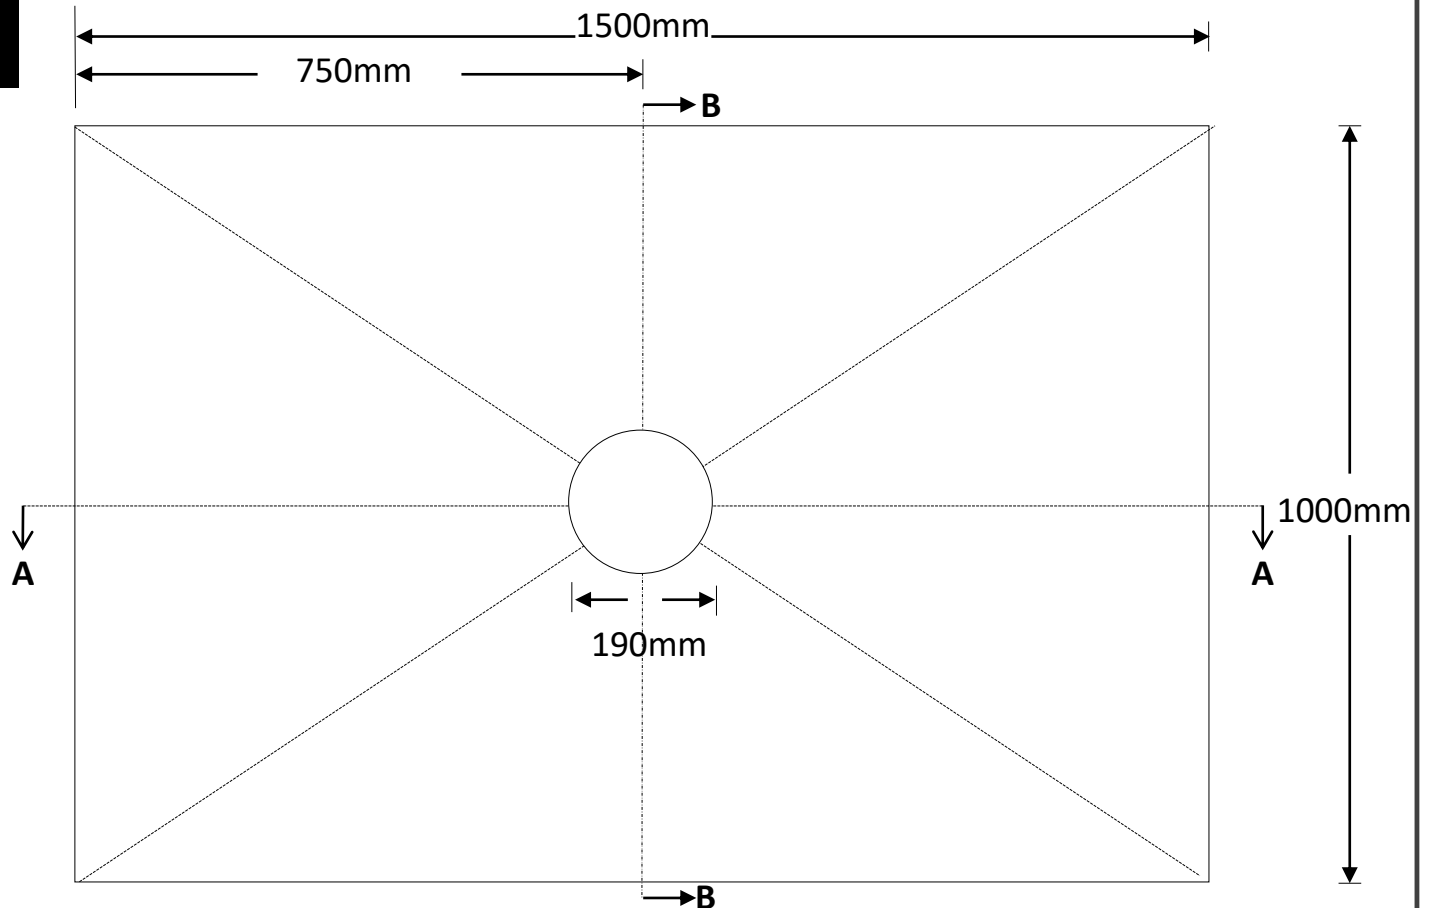

1m x 1.5m CD

1000mm x 1500mm

Code: MXPST 1.0 -1.5 CD

Top View

CROSS SECTION A

CROSS SECTION B

Bottom View