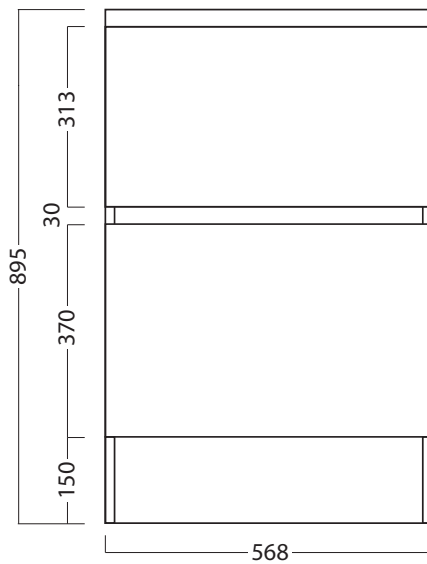

600 CABINET /

LAUNDRY

TECHNICAL DRAWINGS

600 Laundry Cabinet, 2 Drawers

PRODUCT CODE

VLUA60 / VLUA60M / VLUA60T

Front