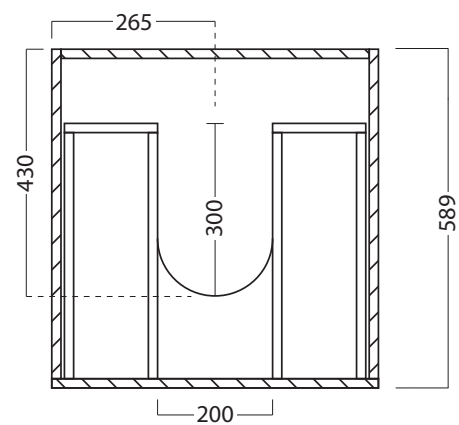

Top Section