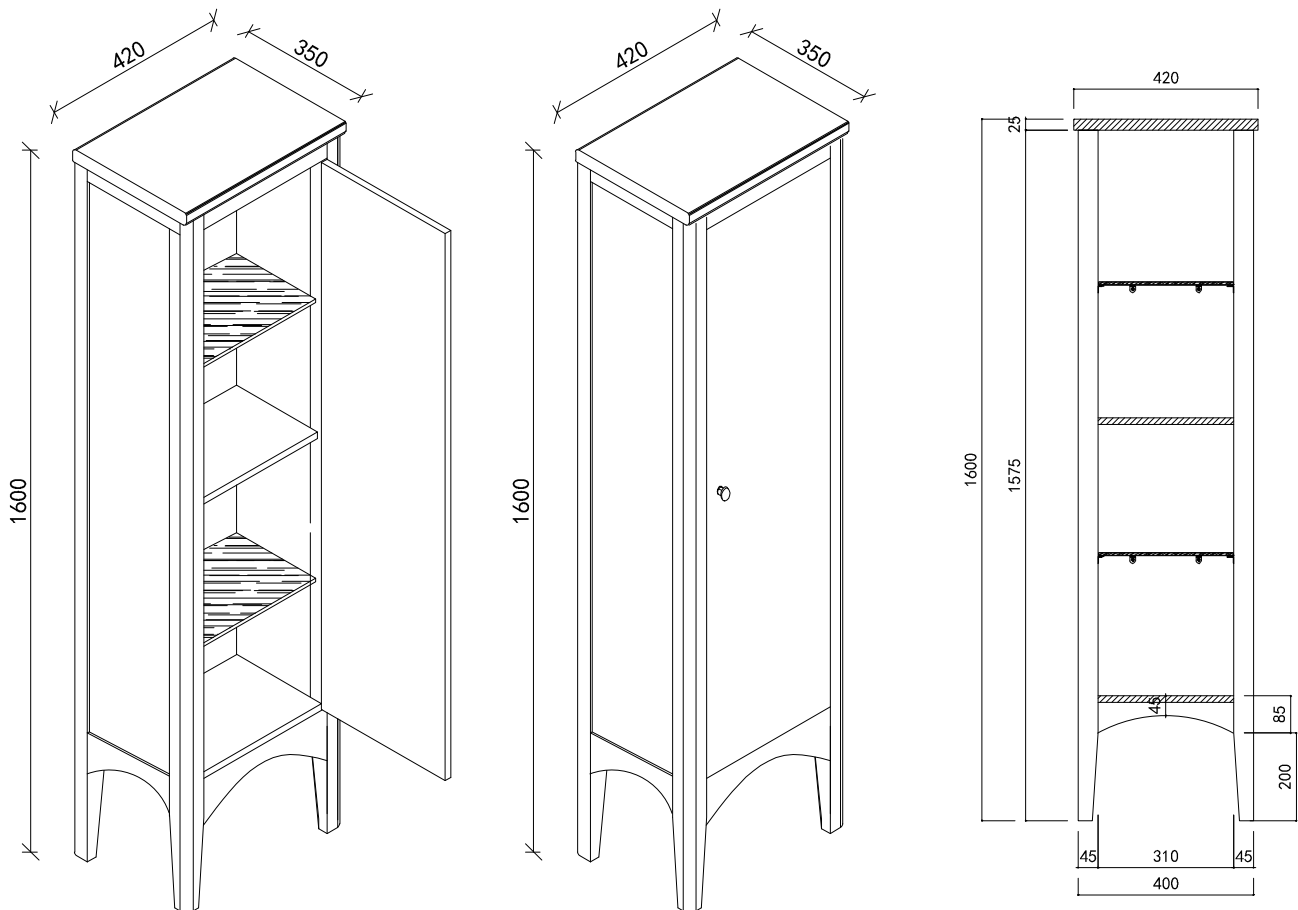

SPECIFICATION SHEET

Madison Tower Station - Left / Right Hand Hinge

Product: Madison Tower Station
Size: H1600 X W420 X D350
Code: 8820L Left Hand Hinge
8820R Right Hand Hinge

*Disclaimer: Measurements are nominal.
© 2016 Newtech. All rights reserved.