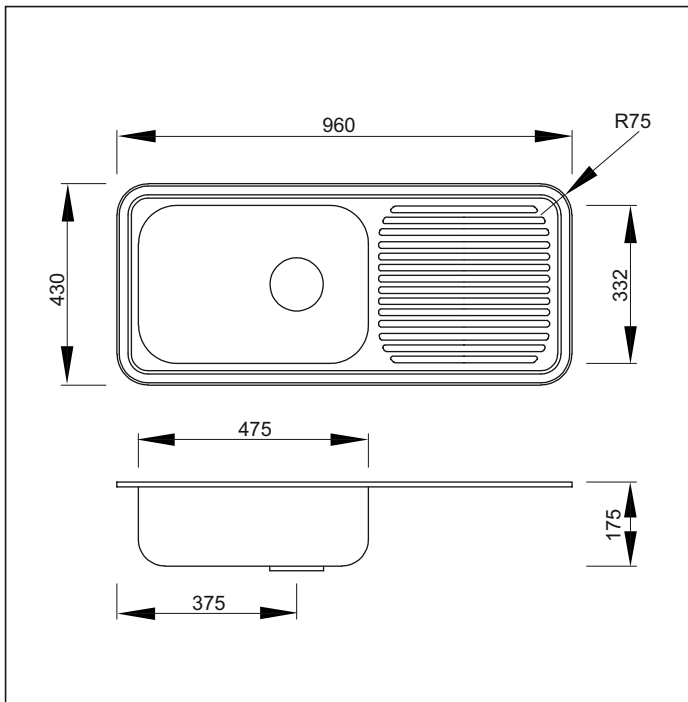

Aquatica Stainless Steel Sink

Piccolino Sink - 1 bowl + drainer

aquatica 

Code: AQ PICCOLINO SK Silk finish
Code: AQ PICCOLINO Polished finish

Size: 960 x 430mm

Bowl: 475 x 335 x 175mm deep (18 litres at overflow)

Finish: Polished, Silk

Supplied with one strainer waste with overflow
 Manufactured from AISI 304 Grade Stainless Steel
 Sound deadening material on drainer
 Includes a template/load spreader for tap mounting
 Low profile edge for easy cleaning
 Can be undermounted
 Sink can be reversed

Note: Minimum cabinetry size required to clear bowls is 485mm + overflow (25mm) x 345mm
 Slimline Sink designed for 500mm deep benchtops.

All sinks are punched with a 92mm hole and depressed to fit
 112mm or 114mm basket wastes.
 Overflow requires 25mm to clear cabinetry