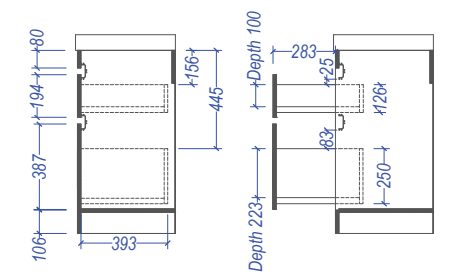

CARA Alumino

Section AA

Suits "S", "P" or "Bottle" Traps

Suits "P" or "Bottle" Traps

All Dimensions are nominal