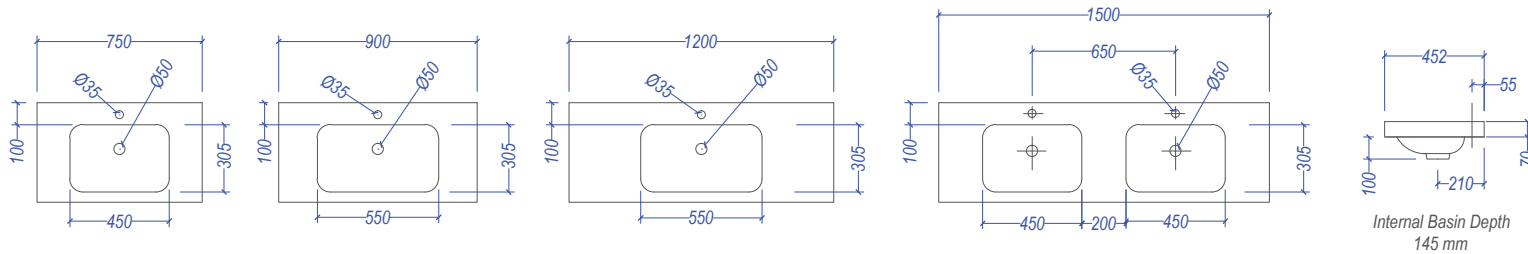

CARA Alumino

Section AA

Suits "S", "P" or "Bottle" Traps

Suits "P" or "Bottle" Traps

All Dimensions are nominal