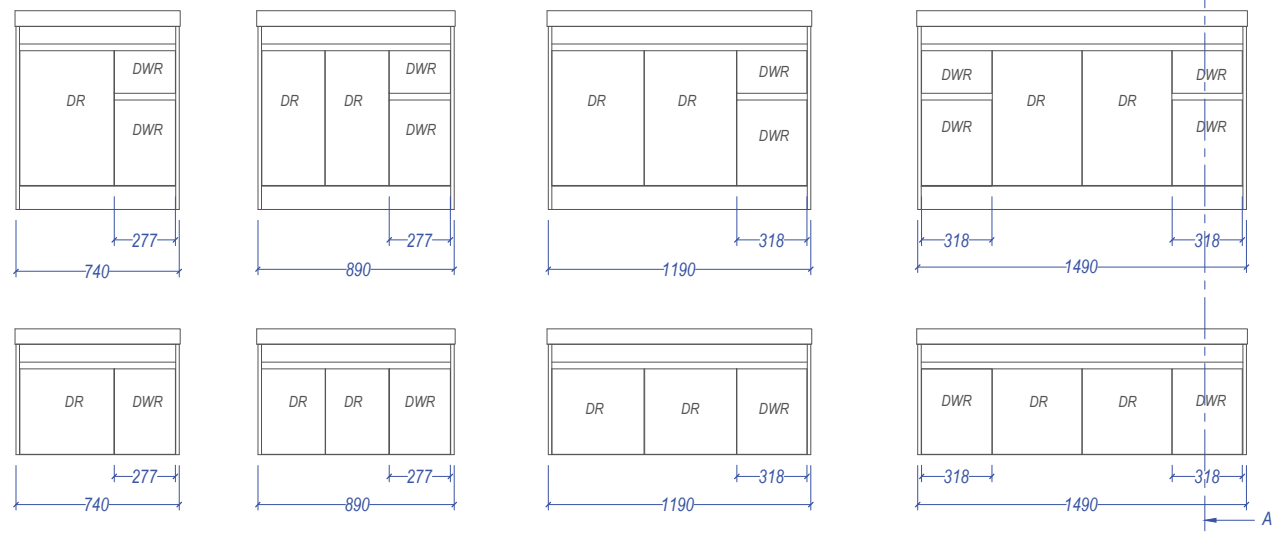

CARA Alumino

Section AA

Suits "S", "P" or "Bottle" Traps

Suits "P" or "Bottle" Traps

All Dimensions are nominal