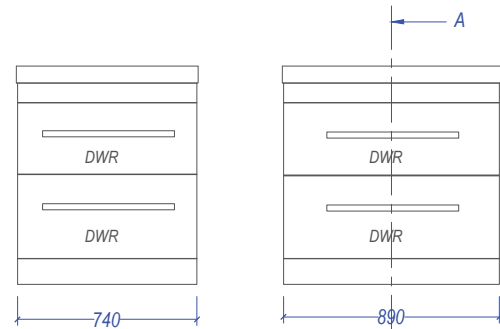

CARA SLIM Soltero

Section AA

Internal top drawer of Soltero Wall Hung

Top & Bottom Drawer on Soltero Floor
Bottom drawer on Soltero Wall Hung

Nominal Dimensions in mm															
	a	b	c	c1	d	d1	e	f	g	h	i	j	k	l	m
Floor Standing	174	174	293		70		142	140	278	232	268		200	200	60
Wall Hung	78	174	293	310	60	32	30	125			283	240	105	200	40