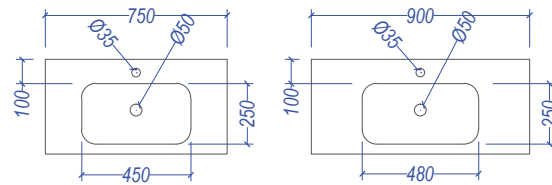

CARA SLIM Soltero

Section AA

Internal top drawer of Soltero Wall Hung

Top & Bottom Drawer on Soltero Floor
Bottom drawer on Soltero Wall Hung

Nominal Dimensions in mm															
	a	b	c	c1	d	d1	e	f	g	h	i	j	k	l	m
Floor Standing	174	174	293		70		142	140	278	232	268		200	200	60
Wall Hung	78	174	293	310	60	32	30	125			283	240	105	200	40