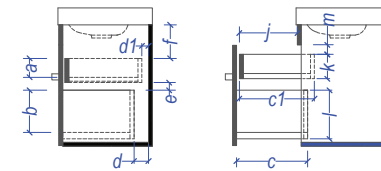

CARA SLIM Soltero

Section AA

Internal top drawer of Soltero Wall Hung

Top & Bottom Drawer on Soltero Floor
Bottom drawer on Soltero Wall Hung

Nominal Dimensions in mm															
	a	b	c	c1	d	d1	e	f	g	h	i	j	k	l	m
Floor Standing	174	174	293		70		142	140	278	232	268		200	200	60
Wall Hung	78	174	293	310	60	32	30	125			283	240	105	200	40