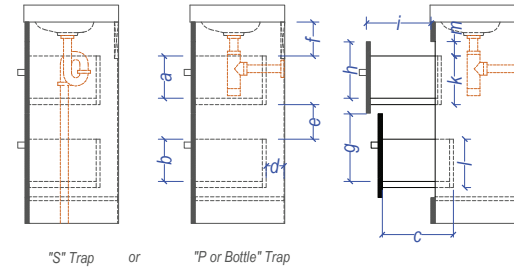

CARA SLIM Soltero

Section AA

Internal top drawer of Soltero Wall Hung

Top & Bottom Drawer on Soltero Floor
Bottom drawer on Soltero Wall Hung

Nominal Dimensions in mm															
	a	b	c	c1	d	d1	e	f	g	h	i	j	k	l	m
Floor Standing	174	174	293		70		142	140	278	232	268		200	200	60
Wall Hung	78	174	293	310	60	32	30	125			283	240	105	200	40