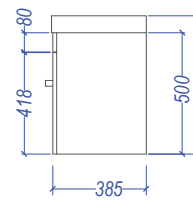

CARA SLIM Soltero

Section AA

Internal top drawer of Soltero Wall Hung

Top & Bottom Drawer on Soltero Floor
Bottom drawer on Soltero Wall Hung

Nominal Dimensions in mm															
	a	b	c	c1	d	d1	e	f	g	h	i	j	k	l	m
Floor Standing	174	174	293		70		142	140	278	232	268		200	200	60
Wall Hung	78	174	293	310	60	32	30	125			283	240	105	200	40