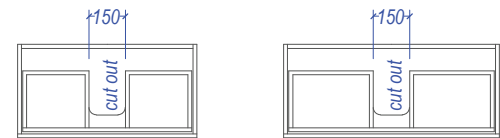

CARA SLIM Soltero

Section AA

Internal top drawer of Soltero Wall Hung

Top & Bottom Drawer on Soltero Floor
Bottom drawer on Soltero Wall Hung

Nominal Dimensions in mm															
	a	b	c	c1	d	d1	e	f	g	h	i	j	k	l	m
Floor Standing	174	174	293		70		142	140	278	232	268		200	200	60
Wall Hung	78	174	293	310	60	32	30	125			283	240	105	200	40