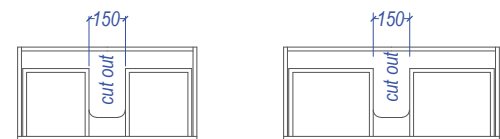

CARA SLIM Soltero

Section AA

Internal top drawer of Soltero Wall Hung

Top & Bottom Drawer on Soltero Floor
Bottom drawer on Soltero Wall Hung

Nominal Dimensions in mm															
	a	b	c	c1	d	d1	e	f	g	h	i	j	k	l	m
Floor Standing	174	174	293		70		142	140	278	232	268		200	200	60
Wall Hung	78	174	293	310	60	32	30	125			283	240	105	200	40