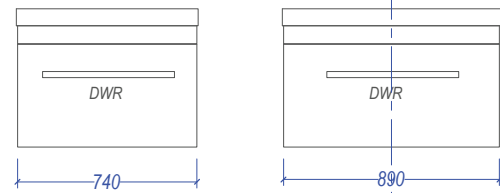

CARA SLIM Soltero

Section AA

Internal top drawer of Soltero Wall Hung

Top & Bottom Drawer on Soltero Floor
Bottom drawer on Soltero Wall Hung

Nominal Dimensions in mm															
	a	b	c	c1	d	d1	e	f	g	h	i	j	k	l	m
Floor Standing	174	174	293		70		142	140	278	232	268		200	200	60
Wall Hung	78	174	293	310	60	32	30	125			283	240	105	200	40