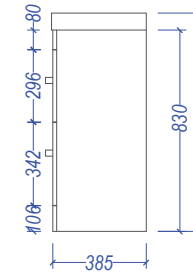

CARA SLIM Soltero

Section AA

Internal top drawer of Soltero Wall Hung

Top & Bottom Drawer on Soltero Floor
Bottom drawer on Soltero Wall Hung

Nominal Dimensions in mm															
	a	b	c	c1	d	d1	e	f	g	h	i	j	k	l	m
Floor Standing	174	174	293		70		142	140	278	232	268		200	200	60
Wall Hung	78	174	293	310	60	32	30	125			283	240	105	200	40