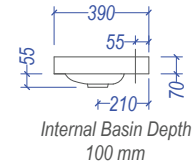

CARA SLIM Soltero

Section AA

Internal top drawer of Soltero Wall Hung

Top & Bottom Drawer on Soltero Floor
Bottom drawer on Soltero Wall Hung

Nominal Dimensions in mm															
	a	b	c	c1	d	d1	e	f	g	h	i	j	k	l	m
Floor Standing	174	174	293		70		142	140	278	232	268		200	200	60
Wall Hung	78	174	293	310	60	32	30	125			283	240	105	200	40