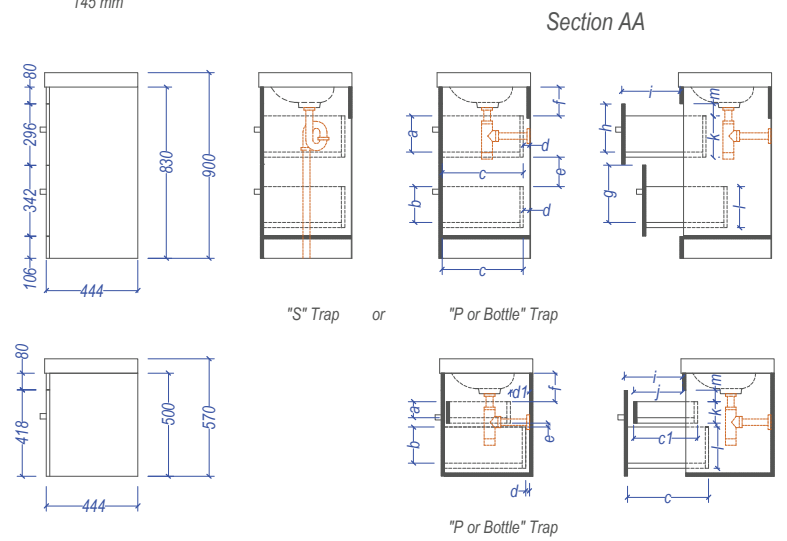

CARA Soltero

Internal drawer of Soltero Wall Hung

Top & Bottom Drawer on Soltero Floor Standing
Bottom drawer on Soltero Wall Hung

Nominal Dimensions in mm															
	a	b	c	c1	d	d1	e	f	g	h	i	j	k	l	m
Floor Standing	174	174	393		30		142	158	295	250	280		200	200	80
Wall Hung	78	174	393	310	20	95	20	140			283	240	105	200	56

Note: Drawers have a cutout or a cavity to accommodate Plumbing