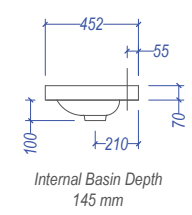

CARA Soltero

Internal drawer of Soltero Wall Hung

Top & Bottom Drawer on Soltero Floor Standing
Bottom drawer on Soltero Wall Hung

Nominal Dimensions in mm															
	a	b	c	c1	d	d1	e	f	g	h	i	j	k	l	m
Floor Standing	174	174	393		30		142	158	295	250	280		200	200	80
Wall Hung	78	174	393	310	20	95	20	140			283	240	105	200	56