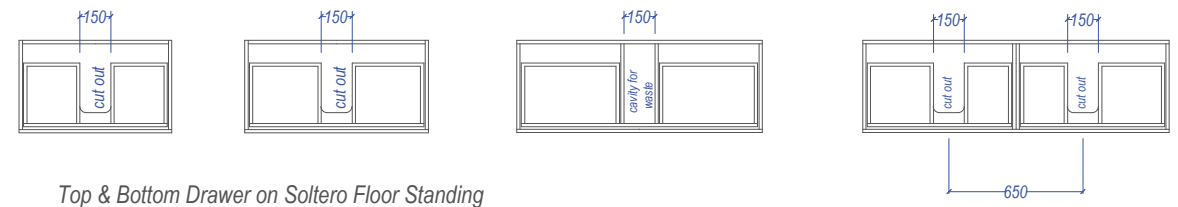

CARA Soltero

Internal drawer of Soltero Wall Hung

Top & Bottom Drawer on Soltero Floor Standing
Bottom drawer on Soltero Wall Hung

Nominal Dimensions in mm															
	a	b	c	c1	d	d1	e	f	g	h	i	j	k	l	m
Floor Standing	174	174	393		30		142	158	295	250	280		200	200	80
Wall Hung	78	174	393	310	20	95	20	140			283	240	105	200	56

Note: Drawers have a cutout or a cavity to accommodate Plumbing