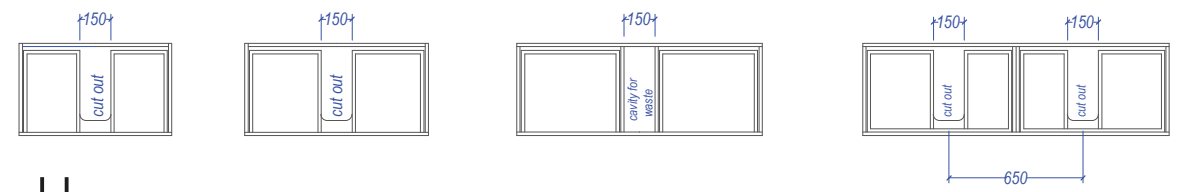

CARA Soltero

Internal drawer of Soltero Wall Hung

Top & Bottom Drawer on Soltero Floor Standing
Bottom drawer on Soltero Wall Hung

Nominal Dimensions in mm															
	a	b	c	c1	d	d1	e	f	g	h	i	j	k	l	m
Floor Standing	174	174	393		30		142	158	295	250	280		200	200	80
Wall Hung	78	174	393	310	20	95	20	140			283	240	105	200	56

Note: Drawers have a cutout or a cavity to accommodate Plumbing