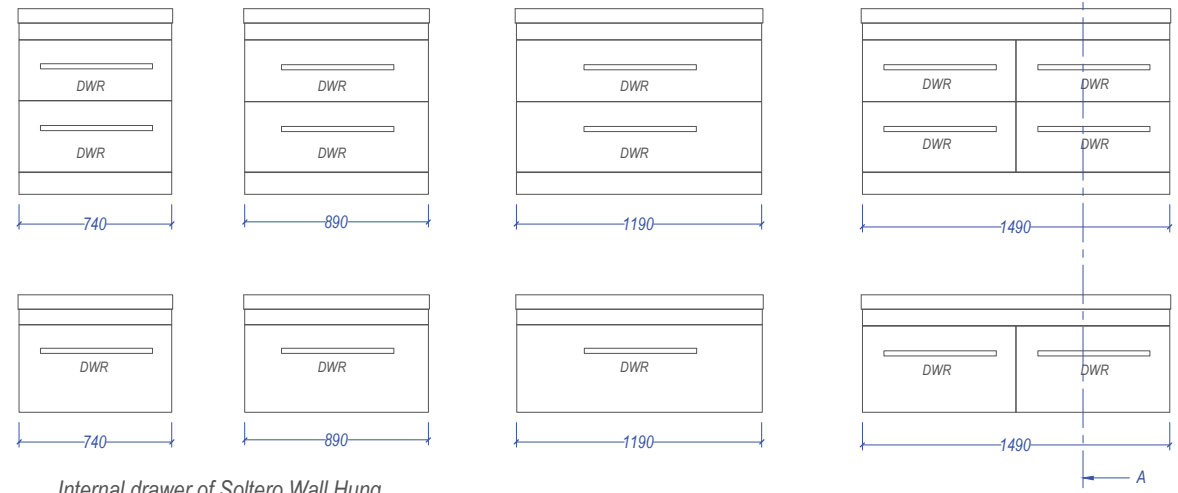

CARA Soltero

Internal drawer of Soltero Wall Hung

Top & Bottom Drawer on Soltero Floor Standing
Bottom drawer on Soltero Wall Hung

Nominal Dimensions in mm															
	a	b	c	c1	d	d1	e	f	g	h	i	j	k	l	m
Floor Standing	174	174	393		30		142	158	295	250	280		200	200	80
Wall Hung	78	174	393	310	20	95	20	140			283	240	105	200	56

Note: Drawers have a cutout or a cavity to accommodate Plumbing