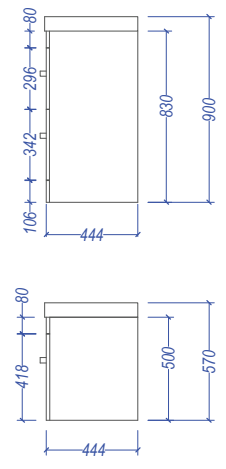

CARA Soltero

Internal drawer of Soltero Wall Hung

Top & Bottom Drawer on Soltero Floor Standing
Bottom drawer on Soltero Wall Hung

Nominal Dimensions in mm															
	a	b	c	c1	d	d1	e	f	g	h	i	j	k	l	m
Floor Standing	174	174	393		30		142	158	295	250	280		200	200	80
Wall Hung	78	174	393	310	20	95	20	140			283	240	105	200	56

Note: Drawers have a cutout or a cavity to accommodate Plumbing