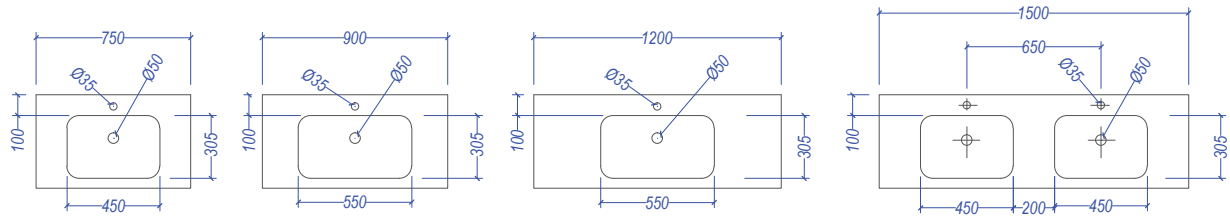

CARA Soltero

Internal drawer of Soltero Wall Hung

Top & Bottom Drawer on Soltero Floor Standing
Bottom drawer on Soltero Wall Hung

Nominal Dimensions in mm															
	a	b	c	c1	d	d1	e	f	g	h	i	j	k	l	m
Floor Standing	174	174	393		30		142	158	295	250	280		200	200	80
Wall Hung	78	174	393	310	20	95	20	140			283	240	105	200	56

Note: Drawers have a cutout or a cavity to accommodate Plumbing