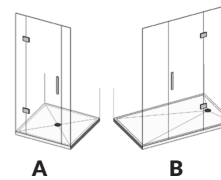

SERENEX PRODUCT CODES

HINGED DOOR / /

CORNER - HINGED DOOR ON LONG SIDE

CODE	SX0909	SX1010	SX1209	SX1409	SX1609	SX1809
SIZE (m m)	900 x 900	1000 x 1000	900 x 1200	900 x 1400	900 x 1600	900 x 1800
STYLE	A	A	B	B	B	B

CORNER - HINGED DOOR ON SHORT SIDE

CODE	SX1209DS	SX1409DS	SX1609DS
SIZE (m m)	900 x 1200	900 x 1400	900 x 1600

CORNER - ANGLED FRONT

CODE	SX0909AS	SX1010AS
SIZE (m m)	900 x 900	1000 x 1000

ALCOVE - HINGED DOOR

CODE	SX0909A	SX1010A	SX1209A	SX1409A	SX1609A	SX1809A
SIZE (m m)	900 x 900	1000 x 1000	900 x 1200	900 x 1400	900 x 1600	900 x 1800
STYLE	A	A	B	B	B	B

SLIDING DOOR / /

CORNER - SLIDING DOOR

CODE	SX1209SD	SX1409SD	SX1609SD	SX1809SD
SIZE (m m)	900 x 1200	900 x 1400	900 x 1600	900 x 1800
STYLE	A	B	B	B

ALCOVE - SLIDING DOOR

CODE	SX1209ASD	SX1409ASD	SX1609ASD	SX1809ASD
SIZE (m m)	900 x 1200	900 x 1400	900 x 1600	900 x 1800
STYLE	A	B	B	B

WALK IN / /

CORNER - WALK IN (NO DOOR) WITH GLASS PANEL

CODE	SX1209W	SX1409W	SX1609W	SX1809W
SIZE (m m)	900 x 1200	900 x 1400	900 x 1600	900 x 1800
PANEL STYLE	A	A	B	B