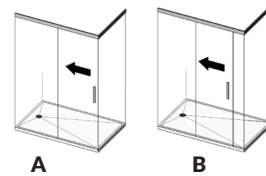

SERENEX PRODUCT CODES

HINGED DOOR / /

CORNER - HINGED DOOR ON LONG SIDE

CODE	SX0909	SX1010	SX1209	SX1409	SX1609	SX1809
SIZE (m m)	900 x 900	1000 x 1000	900 x 1200	900 x 1400	900 x 1600	900 x 1800
STYLE	A	A	B	B	B	B

CORNER - HINGED DOOR ON SHORT SIDE

CODE	SX1209DS	SX1409DS	SX1609DS
SIZE (m m)	900 x 1200	900 x 1400	900 x 1600

CORNER - ANGLED FRONT

CODE	SX0909AS	SX1010AS
SIZE (m m)	900 x 900	1000 x 1000

ALCOVE - HINGED DOOR

CODE	SX0909A	SX1010A	SX1209A	SX1409A	SX1609A	SX1809A
SIZE (m m)	900 x 900	1000 x 1000	900 x 1200	900 x 1400	900 x 1600	900 x 1800
STYLE	A	A	B	B	B	B

SLIDING DOOR / /

CORNER - SLIDING DOOR

CODE	SX1209SD	SX1409SD	SX1609SD	SX1809SD
SIZE (m m)	900 x 1200	900 x 1400	900 x 1600	900 x 1800
STYLE	A	B	B	B

ALCOVE - SLIDING DOOR

CODE	SX1209ASD	SX1409ASD	SX1609ASD	SX1809ASD
SIZE (m m)	900 x 1200	900 x 1400	900 x 1600	900 x 1800
STYLE	A	B	B	B

WALK IN / /

CORNER - WALK IN (NO DOOR) WITH GLASS PANEL

CODE	SX1209W	SX1409W	SX1609W	SX1809W
SIZE (m m)	900 x 1200	900 x 1400	900 x 1600	900 x 1800
PANEL STYLE	A	A	B	B