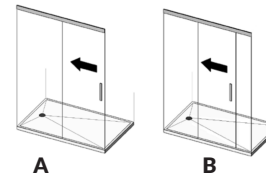

CORNER - HINGED DOOR ON SHORT SIDE

CODE	SX1209DS	SX1409DS	SX1609DS
SIZE (m m)	900 x 1200	900 x 1400	900 x 1600

CORNER - ANGLED FRONT

CODE	SX0909AS	SX1010AS
SIZE (m m)	900 x 900	1000 x 1000

ALCOVE - HINGED DOOR

CODE	SX0909A	SX1010A	SX1209A	SX1409A	SX1609A	SX1809A
SIZE (m m)	900 x 900	1000 x 1000	900 x 1200	900 x 1400	900 x 1600	900 x 1800
STYLE	A	A	B	B	B	B

SLIDING DOOR / /

CORNER - SLIDING DOOR

CODE	SX1209SD	SX1409SD	SX1609SD	SX1809SD
SIZE (m m)	900 x 1200	900 x 1400	900 x 1600	900 x 1800
STYLE	A	B	B	B

ALCOVE - SLIDING DOOR

CODE	SX1209ASD	SX1409ASD	SX1609ASD	SX1809ASD
SIZE (m m)	900 x 1200	900 x 1400	900 x 1600	900 x 1800
STYLE	A	B	B	B

WALK IN / /

CORNER - WALK IN (NO DOOR) WITH GLASS PANEL

CODE	SX1209W	SX1409W	SX1609W	SX1809W
SIZE (m m)	900 x 1200	900 x 1400	900 x 1600	900 x 1800
PANEL STYLE	A	A	B	B

ALCOVE - WALK IN (NO DOOR) WITH SINGLE PANEL

CODE	SX1609AW	SX1809AW
SIZE (m m)	900 x 1600	900 x 1800