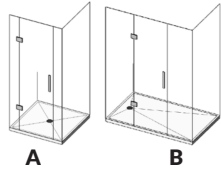

SERENEX PRODUCT CODES

HINGED DOOR / /

CORNER - HINGED DOOR ON LONG SIDE

CODE	SX0909	SX1010	SX1209	SX1409	SX1609	SX1809
SIZE (m m)	900 x 900	1000 x 1000	900 x 1200	900 x 1400	900 x 1600	900 x 1800
STYLE	A	A	B	B	B	B

CORNER - HINGED DOOR ON SHORT SIDE

CODE	SX1209DS	SX1409DS	SX1609DS
SIZE (m m)	900 x 1200	900 x 1400	900 x 1600

CORNER - ANGLED FRONT

CODE	SX0909AS	SX1010AS
SIZE (m m)	900 x 900	1000 x 1000

ALCOVE - HINGED DOOR

CODE	SX0909A	SX1010A	SX1209A	SX1409A	SX1609A	SX1809A
SIZE (m m)	900 x 900	1000 x 1000	900 x 1200	900 x 1400	900 x 1600	900 x 1800
STYLE	A	A	B	B	B	B

SLIDING DOOR / /

CORNER - SLIDING DOOR

CODE	SX1209SD	SX1409SD	SX1609SD	SX1809SD
SIZE (m m)	900 x 1200	900 x 1400	900 x 1600	900 x 1800
STYLE	A	B	B	B

ALCOVE - SLIDING DOOR

CODE	SX1209ASD	SX1409ASD	SX1609ASD	SX1809ASD
SIZE (m m)	900 x 1200	900 x 1400	900 x 1600	900 x 1800
STYLE	A	B	B	B

WALK IN / /

CORNER - WALK IN (NO DOOR) WITH GLASS PANEL

CODE	SX1209W	SX1409W	SX1609W	SX1809W
SIZE (m m)	900 x 1200	900 x 1400	900 x 1600	900 x 1800
PANEL STYLE	A	A	B	B