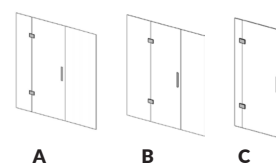

SERENO PRODUCT CODES

HINGED DOOR / /

SQUARE SHOWER SCREEN SET - HINGED DOOR

CODE	SH201	SH202	SH203	SH204
SIZE (mm)	900 x 900	1000 x 1000	1100 x 1100	1200 x 1200

RECTANGULAR SHOWER SCREEN SET - HINGED DOOR ON LONG SIDE

CODE	SH100	SH101	SH114	SH115	SH116	SH118
SIZE (mm)	900 x 1000	900 x 1200	900 x 1400	900 x 1500	900 x 1600	900 x 1800
CODE	SH102	SH103	SH104	SH105	SH107	SH109
SIZE (mm)	1000 x 1200	1000 x 1300	1000 x 1400	1000 x 1500	1000 x 1700	1000 x 1900

RECTANGULAR SHOWER SCREEN SET - HINGED DOOR ON SHORT SIDE

CODE	SH101A	SH114A	SH115A	SH102A	SH103A	SH104A
SIZE (mm)	900 x 1200	900 x 1400	900 x 1500	1000 x 1200	1000 x 1300	1000 x 1400

ALCOVE SHOWER DOOR SET - HINGED DOOR

CODE	SH501	SH504	SH505A	SH505B
SIZE RANGE (mm)	750 - 900	900 - 1500	1500 - 2300 OFFSET	1500 - 2300 CENTRE
DOOR STYLE	C	B	A	B

ANGLED SHOWER SCREEN SET - HINGED DOOR

CODE	SH300	SH301	SH302	SH303
SIZE (mm)	900 x 900	1000 x 1000	1100 x 1100	1200 x 1200