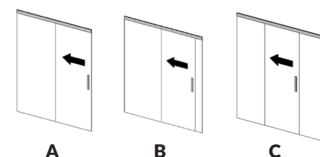

CODE	SH501	SH504	SH505A	SH505B
SIZE RANGE (mm)	750 - 900	900 - 1500	1500 - 2300 OFFSET	1500 - 2300 CENTRE
DOOR STYLE	C	B	A	B

ANGLED SHOWER SCREEN SET - HINGED DOOR

CODE	SH300	SH301	SH302	SH303
SIZE (mm)	900 x 900	1000 x 1000	1100 x 1100	1200 x 1200

SLIDING DOOR / /

RECTANGULAR - SCREEN SET - OFFSET SLIDING DOOR

CODE	SH101SD	SH102SD	SH103SD	SH104SD	SH105SD	SH107SD
SIZE (mm)	900 x 1200	1000 x 1200	1000 x 1300	1000 x 1400	1000 x 1500	1000 x 1700
DOOR STYLE	A	A	A	B	B	B

ALCOVE - SCREEN SET - OFFSET SLIDING DOOR

CODE	SH502SD	SH504SD	SH505SD	SH508SD	SH500SD
SIZE (mm)	1200 - 1350	1350 - 1490	1500 - 1790	1800 - 2800	1800 - 2800
DOOR STYLE	A	B	B	B	C

SERENO PRODUCT CODES

WALK IN / /