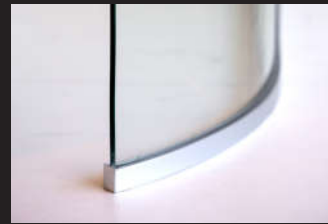

SERENO SPEC SHEET

crest
showers

PRODUCT OVERVIEW

Sereno 10mm frameless glass screen sets are the ultimate customisable shower solution. With unlimited sizes, upgrade options and adaptability, Sereno screen sets can fit to any space imaginable.

Unique to Sereno Sliding Doors are the concealed rollers, creating a seamless and subtle shape without compromising the functionality. Sereno can be paired on any floor surface, as well as tiled walls or acrylic liners - combine this with a full install kit and complete measure, supply & install options - Sereno is the perfect answer to a difficult or custom space.

FULLY CUSTOMISABLE

SUITS ANY FLOOR SURFACE

DIY INSTALL KIT

CURVED PANEL AVAILABLE

TILED WALLS OR ACRYLIC

FOR DIFFICULT & CUSTOM SPACES

8mm Frameless Curved Panel Available

Concealed Rollers On Sliding Doors

Suits Any Floor Surface

Slimline Aluminium Brace

IS THIS SHOWER FOR ME?

Sereno 10mm frameless glass showers are the perfect option for you if you desire a custom shower, or have a difficult space in which to fit a shower in. Sereno showers are a modular design, meaning you can create your perfect shower panel by panel - building from the ground up. Sereno screens and doors are adaptable to multiple styles of wall, floor and bathroom layouts so is the optimal solution for your renovations. Crest specialises in custom and specific designs, and paired with the Sereno's flexible panel sizes and door styles, you have the greatest solution to a unique, personalised shower. The Sereno creates added space and light so can suit any bathroom design and accentuate your hardware choices, making this shower the ultimate in customisation.