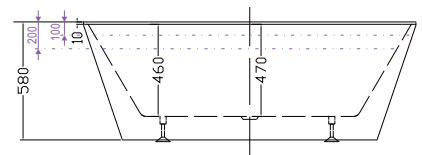

ARIA

Freestanding Bath

ARIA BACK-TO-WALL FREESTANDING BATH

The Aria back-to-wall rectangular freestanding bath features gentle reclining back rests and offers the practicalities of a Tile Bead, so it can be integrated into a tiled wall, if space is at a premium.

SIZE (l)x(w)x(h)

- DC ARIA 1500 ~ 1500 x 800 x 610 (mm)
- DC ARIA 1700 ~ 1700 x 500 x 580 (mm)

CAPACITY* & NET WEIGHT

- 1500mm ~ 182 litres 50.0 kg
- 1700mm ~ 201 litres 64.0 kg

*200mm below bath rim

KEY FEATURES

- Rectangle back-to-wall freestanding bath
- Tile bead (H10 x W8 (mm))
- Can be fitted into the wall or sit against the wall
- Manufactured from premium sanitary grade acrylic
- Made to AS/NZ Standard: 2023/1995
- High gloss white
- Centre waste