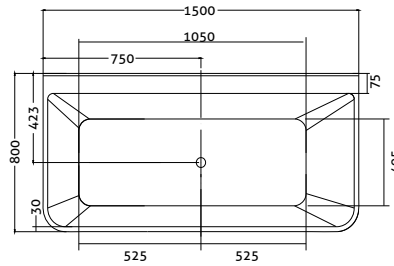

ARIA

Freestanding Bath

ARIA BACK-TO-WALL FREESTANDING BATH

The Aria back-to-wall rectangular freestanding bath features gentle reclining back rests and offers the practicalities of a Tile Bead, so it can be integrated into a tiled wall, if space is at a premium.

SIZE (l)x(w)x(h)

- DC ARIA 1500 ~ 1500 x 800 x 610 (mm)
- DC ARIA 1700 ~ 1700 x 500 x 580 (mm)

CAPACITY* & NET WEIGHT

- 1500mm ~ 182 litres 50.0 kg
- 1700mm ~ 201 litres 64.0 kg

*200mm below bath rim

KEY FEATURES

- Rectangle back-to-wall freestanding bath
- Tile bead (H10 x W8 (mm))
- Can be fitted into the wall or sit against the wall
- Manufactured from premium sanitary grade acrylic
- Made to AS/NZ Standard: 2023/1995
- High gloss white
- Centre waste