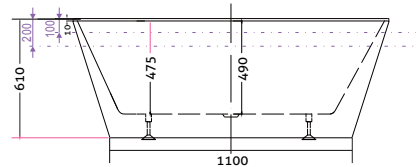

ARIA

Freestanding Bath

ARIA BACK-TO-WALL FREESTANDING BATH

The Aria back-to-wall rectangular freestanding bath features gentle reclining back rests and offers the practicalities of a Tile Bead, so it can be integrated into a tiled wall, if space is at a premium.

SIZE (l)x(w)x(h)

- DC ARIA 1500 ~ 1500 x 800 x 610 (mm)
- DC ARIA 1700 ~ 1700 x 500 x 580 (mm)

CAPACITY* & NET WEIGHT

- 1500mm ~ 182 litres 50.0 kg
- 1700mm ~ 201 litres 64.0 kg

*200mm below bath rim

KEY FEATURES

- Rectangle back-to-wall freestanding bath
- Tile bead (H10 x W8 (mm))
- Can be fitted into the wall or sit against the wall
- Manufactured from premium sanitary grade acrylic
- Made to AS/NZ Standard: 2023/1995
- High gloss white
- Centre waste