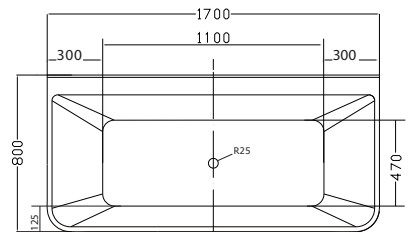

ARIA

Freestanding Bath

ARIA BACK-TO-WALL FREESTANDING BATH

The Aria back-to-wall rectangular freestanding bath features gentle reclining back rests and offers the practicalities of a Tile Bead, so it can be integrated into a tiled wall, if space is at a premium.

SIZE (l)x(w)x(h)

- DC ARIA 1500 ~ 1500 x 800 x 610 (mm)
- DC ARIA 1700 ~ 1700 x 500 x 580 (mm)

CAPACITY* & NET WEIGHT

- 1500mm ~ 182 litres 50.0 kg
- 1700mm ~ 201 litres 64.0 kg

*200mm below bath rim

KEY FEATURES

- Rectangle back-to-wall freestanding bath
- Tile bead (H10 x W8 (mm))
- Can be fitted into the wall or sit against the wall
- Manufactured from premium sanitary grade acrylic
- Made to AS/NZ Standard: 2023/1995
- High gloss white
- Centre waste