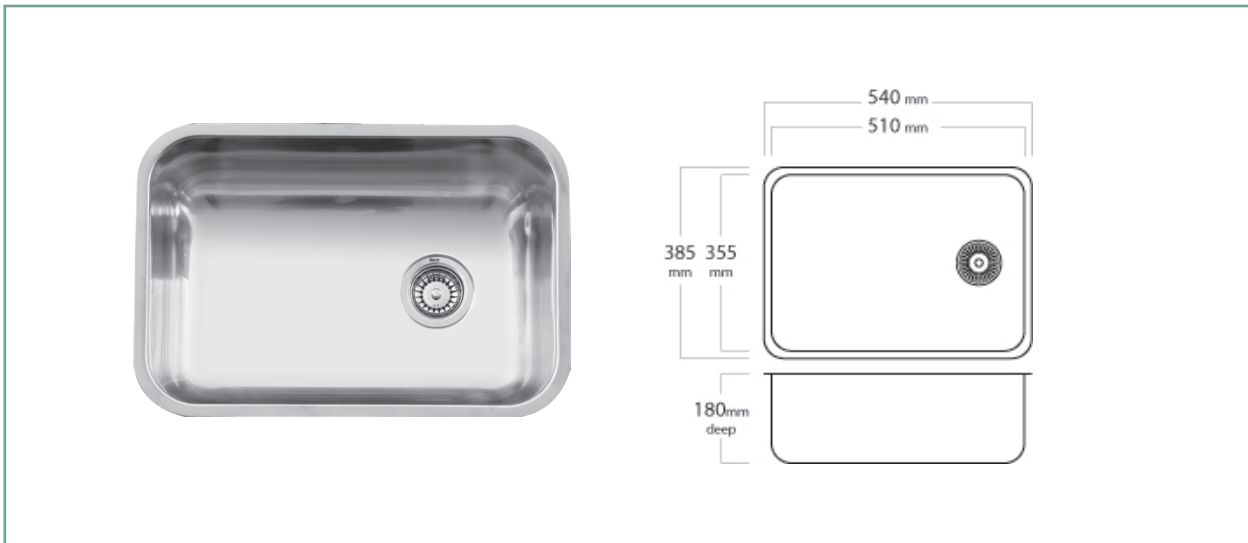

The Mercer EC Series stainless steel sinks are a seamless pressed bowl manufactured in NZ.

The EC Riva single is perfect for washing up oven trays and roasting dishes. It can also be used as a laundry sink.

The Riva is reversible and comes standard with a 90mm round basket waste, overflow is optional.

A range of matching accessories are also available for the Prima including a food board, dishrack, and drainer tray.

SPECIFICATIONS

Code: EC108

Bowl size: 510 x 355 x 180mm

Bowl configuration: Single Bowl

Overall size: 540 x 385 x 180mm

Material: Stainless steel

Installation: Top mount, Undermount, Weld in

FEATURES

90mm round basket waste

Overflow 15l/m capacity

50mm Corner radius

15mm Flat flange

Reversible

ASSOCIATED PRODUCTS

AD024
Dishracks

AC050
Colanders