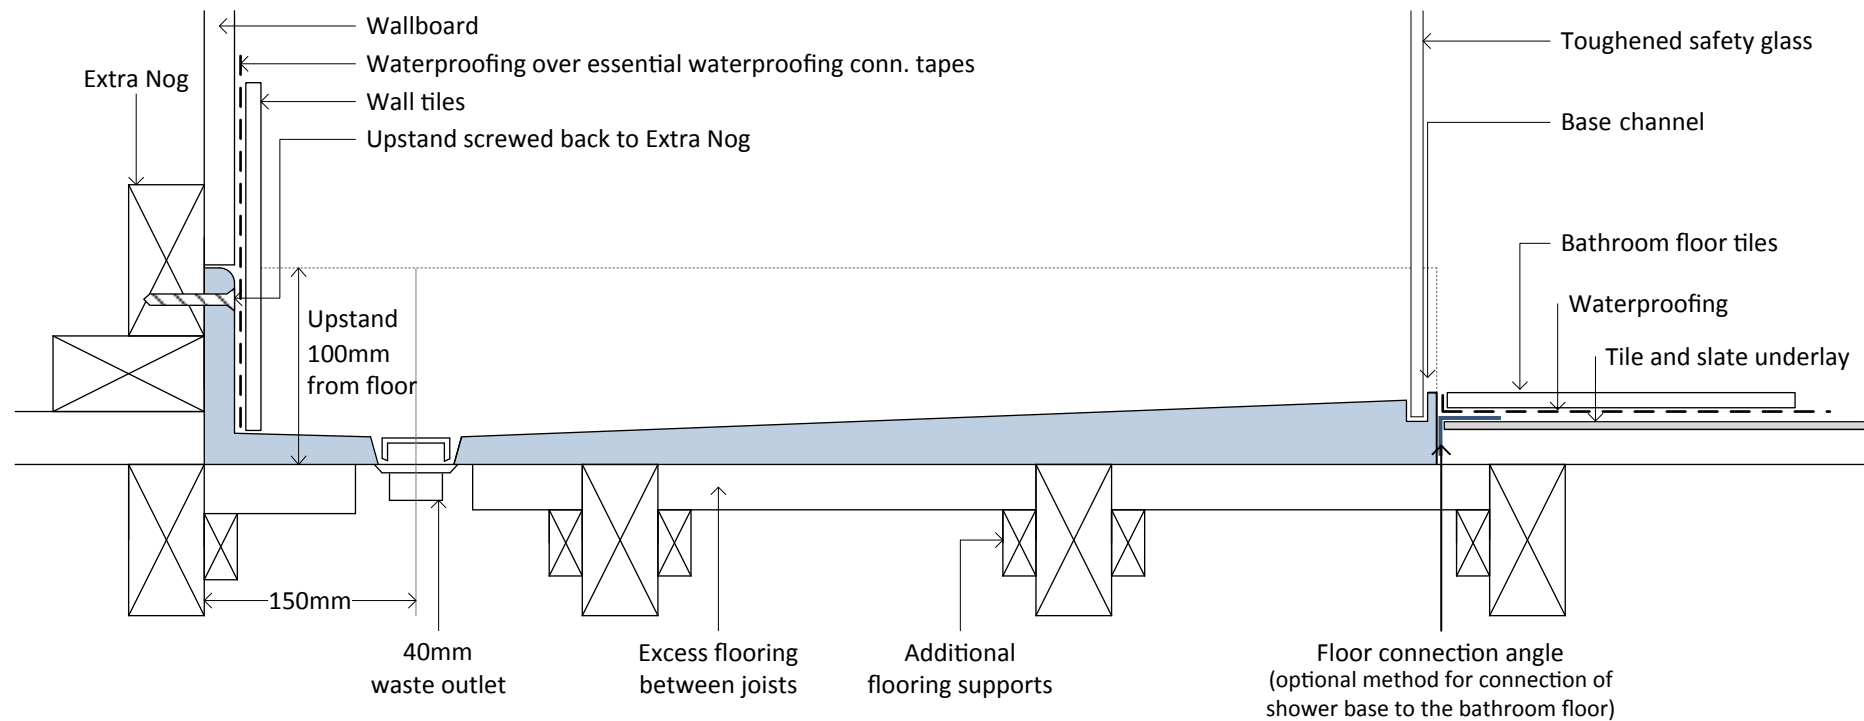

EBONY & IVORY

Ebony & Ivory shower base profile – level access in a timber floor

(NOT TO SCALE)

©Atlantis Bathroom Style Limited

July 2014

PATENT AND DESIGN REGISTRATIONS APPLY