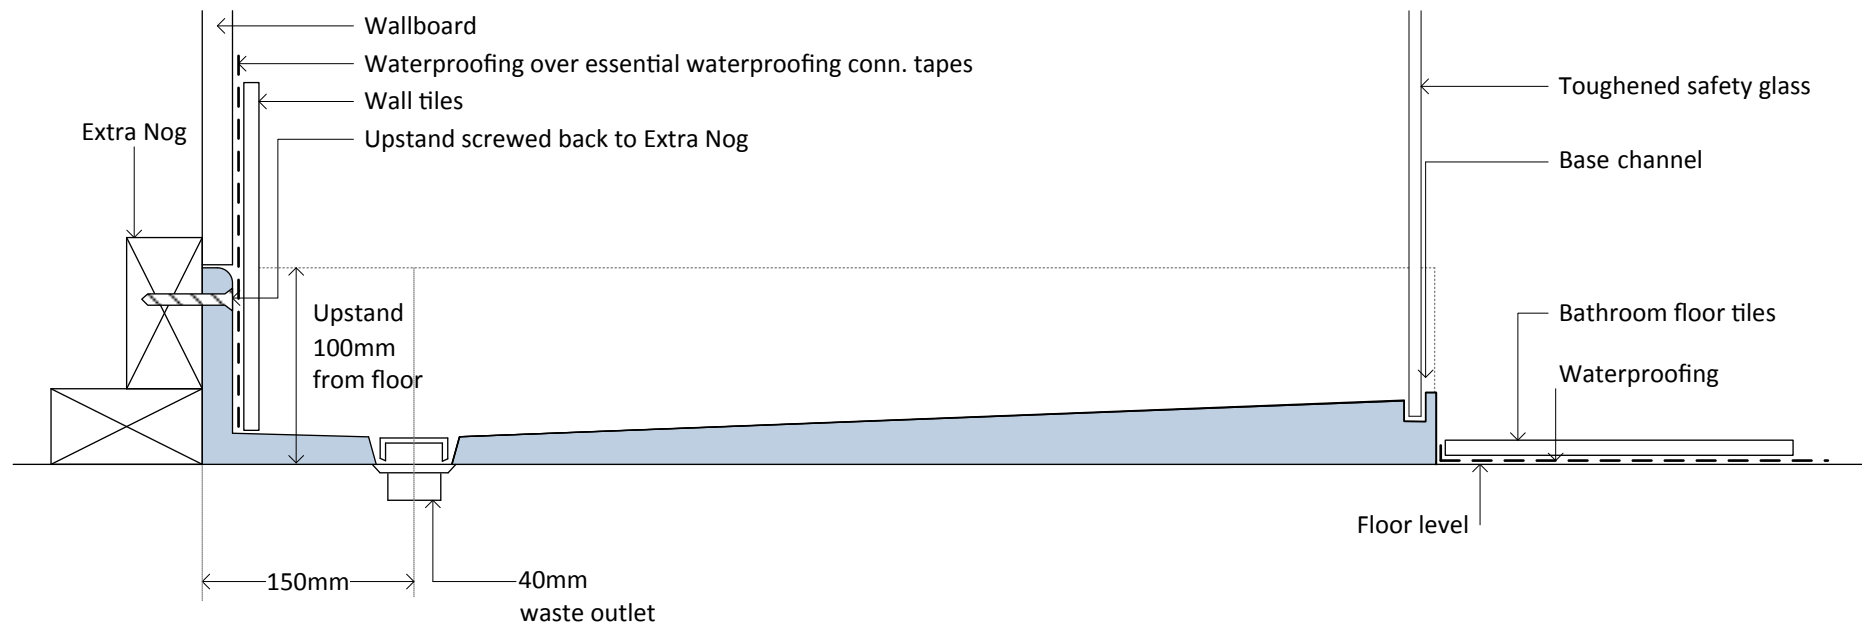

## ***Ebony & Ivory shower base profile – step entry on an existing floor***

(NOT TO SCALE)

©Atlantis Bathroom Style Limited

July 2014

PATENT AND DESIGN REGISTRATIONS APPLY