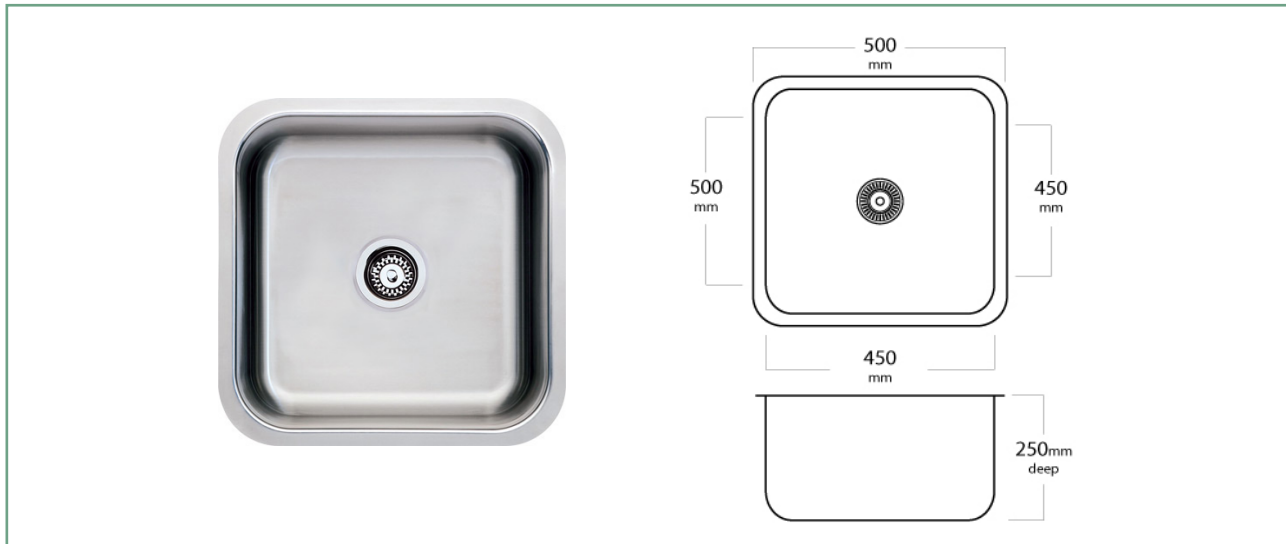

The Mercer Remo is a seamless pressed stainless steel laundry tub.

It comes standard with a 90mm round basket waste, overflow is optional.

SPECIFICATIONS

Code: EL101

Type: Top mount, Undermount, Weld in

Bowl size: 450 x 450 x 250mm

Bowl configuration: Single bowl

Overall size: 500 x 500 x 180mm

Material: Stainless steel

FEATURES

90mm round basket waste

15l/min optional overflow configuration

25mm flat flange

80mm corner radius