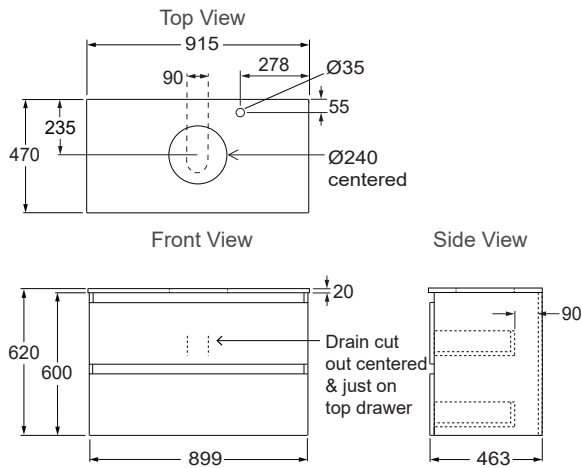

Technical Details

Valencia Elite 900 Wall Hung Vanity - RH Taphole