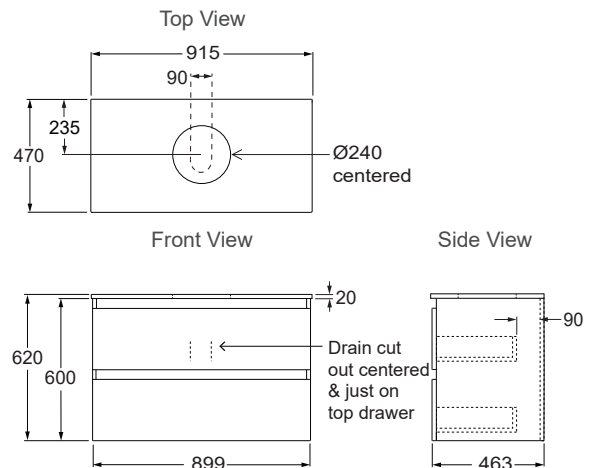

Valencia Elite 900 Wall Hung Vanity - No Taphole

Product Codes							
Valencia Elite 900 Wall Hung With RH Taphole			Valencia Elite 900 Wall Hung - No Taphole				
	Scorched Oak cabinet	Salty Elm cabinet	Classic White cabinet		Scorched Oak cabinet	Salty Elm cabinet	Classic White cabinet
White stone vanity top	99230A-0S01R-DW	99230A-0S01R-LW	99230A-0S01R-0	White stone vanity top	99230A-0S01-DW	99230A-0S01-LW	99230A-0S01-0
Grey stone vanity top	99230A-GS1R-DW	99230A-GS1R-LW	99230A-GS1R-0	Grey stone vanity top	99230A-GS1-DW	99230A-GS1-LW	99230A-GS1-0
Black stone vanity top	99230A-7S01R-DW	99230A-7S01R-LW	99230A-7S01R-0	Black stone vanity top	99230A-7S01-DW	99230A-7S01-LW	99230A-7S01-0

Trusted in New Zealand Since 1982

New Zealand

133 Diana Drive, Glenfield, Auckland, New Zealand
PO Box 100-146 NSMC, Auckland, 0745
Ph: 0800 100 382 Fax: 0800 66 44 88
www.Englefield.co.nz

All measurements shown are in millimetres.
Sizes are approximate.