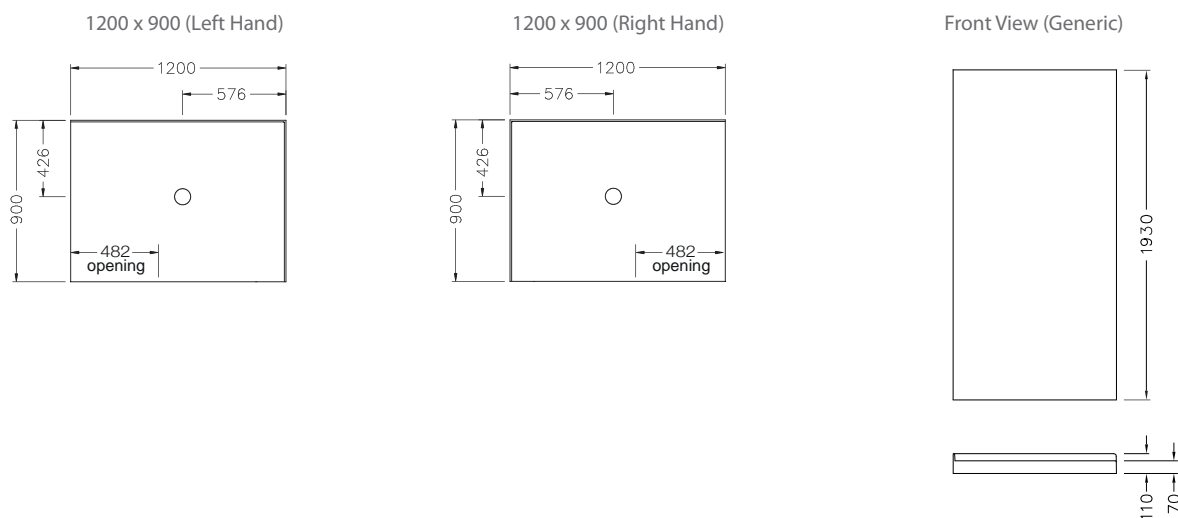

## Valencia™ Elite Corner Sliding Shower - 1200 x 900mm

The Valencia Elite 12x9 Corner Sliding Shower combines exceptional performance with ease of installation. Beautifully engineered, this shower is available in a range of finishes and wall options. The enclosure features a fully reversible door with 6mm toughened safety glass with Englefield CleanLess® glass treatment. The Quick-Fit low profile tray features an ultra high 40mm upstand for maximum watertightness, ensuring long lasting performance.

### Shower Options

**Frame:** Black, White, Polished Silver, Satin Silver.  
**Size:** 1200x900mm.  
**Wall:** Corner Contour, Side Recessed, Flat or Tile Option.  
**Tray:** Centre waste.  
**Height:** 2000mm (1930mm without tray).

### Material/Finish

Frame - powder coated aluminium (black, white) - anodised aluminium (polished silver, satin silver)  
 Wall - Duracryl acrylic  
 Tray - fibreglass reinforced acrylic  
 Glass door & side panel - 6mm toughened safety glass (AS/NZS 2208 compliant) with Englefield CleanLess® glass treatment. 7mm adjustment in rollers.

### Product Codes

1200 x 900mm	White		Polished Silver		Satin Silver		Black	
	LH	RH	LH	RH	LH	RH	LH	RH
Corner Contour Plus Wall	706796A-0	706797A-0	706796A-SHP	706797A-SHP	706796A-SS	706797A-SS	706796A-BL	706797A-BL
Flat Wall	706798A-0	706799A-0	706798A-SHP	706799A-SHP	706798A-SS	706799A-SS	706798A-BL	706799A-BL
Side Recessed Wall †	706796A-CRW-0	706797A-CRW-0	706796A-CRW-SHP	706797A-CRW-SHP	706796A-CRW-SS	706797A-CRW-SS	706796A-CRW-BL	706797A-CRW-BL
Tile Wall	706839A-0	706840A-0	706839A-SHP	706840A-SHP	706839A-SS	706840A-SS	706839A-BL	706840A-BL