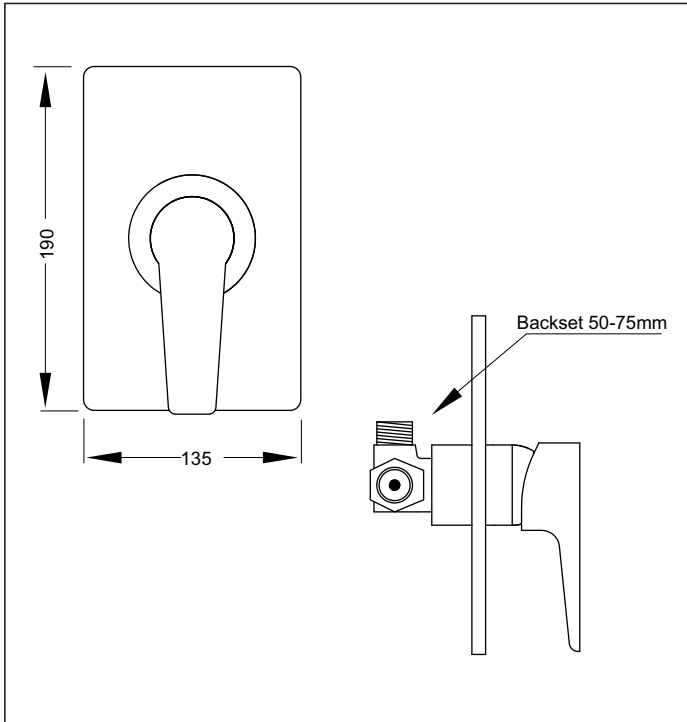

Goccia Black

Shower Mixer 40

aquatica

Code: GO SHM40 BLK

Finish: Powder Coated Black

Faceplate Diameter: 120 x 190 x 8mm

Barrel Diameter: 46mm

Backset: (Mounting board to front of lining)

Minimum: 50mm

Maximum: 75mm

Installation Hole Diameter:

Minimum: Width: 46mm diameter

Inlets: 1/2" BSP Male

Outlets: Upper: 1/2" BSP Male

Cartridge: Mondo 40K Flat base

Note: 2 year warranty on powder coated finish