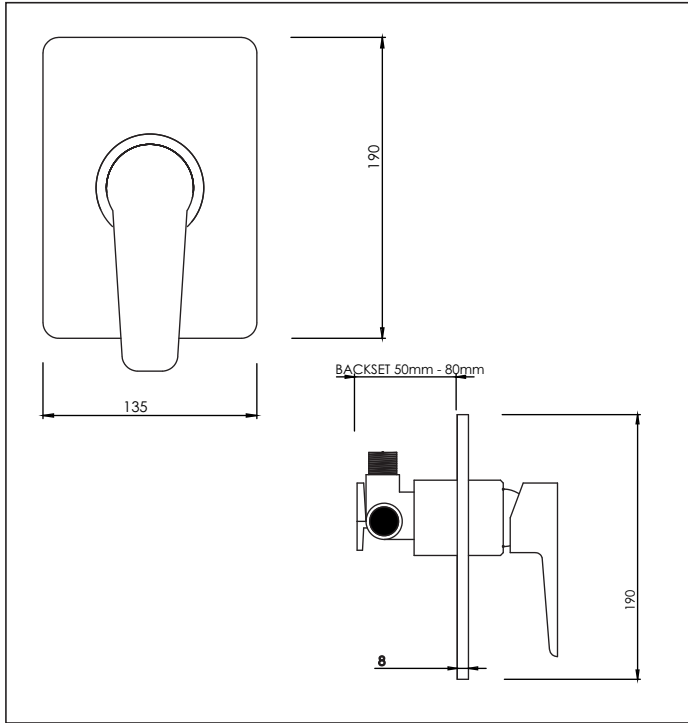

## Ezimix Shower Mixer

aquatica

**Code: GO SHMEZI BLK**

**Finish:** Black Powder Coat

**Faceplate:** 135mm x 190mm x 8mm

**Barrel Diameter:** 54mm

**Backset:** (Mounting board to front of lining)

Minimum: 50mm

Maximum: 80mm

**Installation Hole Diameter:**

Minimum: 55mm diameter

**Water Inlets:** 1/2" BSP Male - Hot. Fitted with no return OV15 check valve  
1/2" BSP Female - Cold. 1/2" BSP male/male shower nipple supplied for flow control with unequal pressure systems