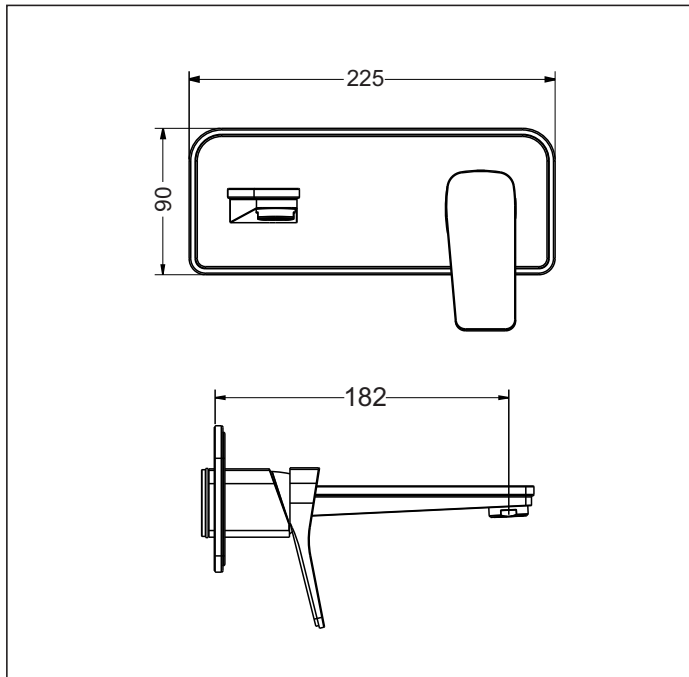

Infinity Hix

Wall-Mounted Basin Mixer

Code: HX 2BASIN

Finish: Chrome

Spout: Fixed

Water Inlets: 2 x 1/2 " BSP Female

Water Outlet: M24 ring with PCA fitted

Faceplate Dimensions: 225mm (L) x 90mm (W) x 7mm (thickness)

Installation Hole: Diameter: 170mm (L) x 42mm (W) x 55mm (deep)

Backset: Minimum: 55mm
Maximum: 70mm

Flow: 7 l/min PCA fitted for regulated flow with mains pressure system
Max Hot @ 35kPa = 6.3 l/min

Cartridge: 35K Flat Base