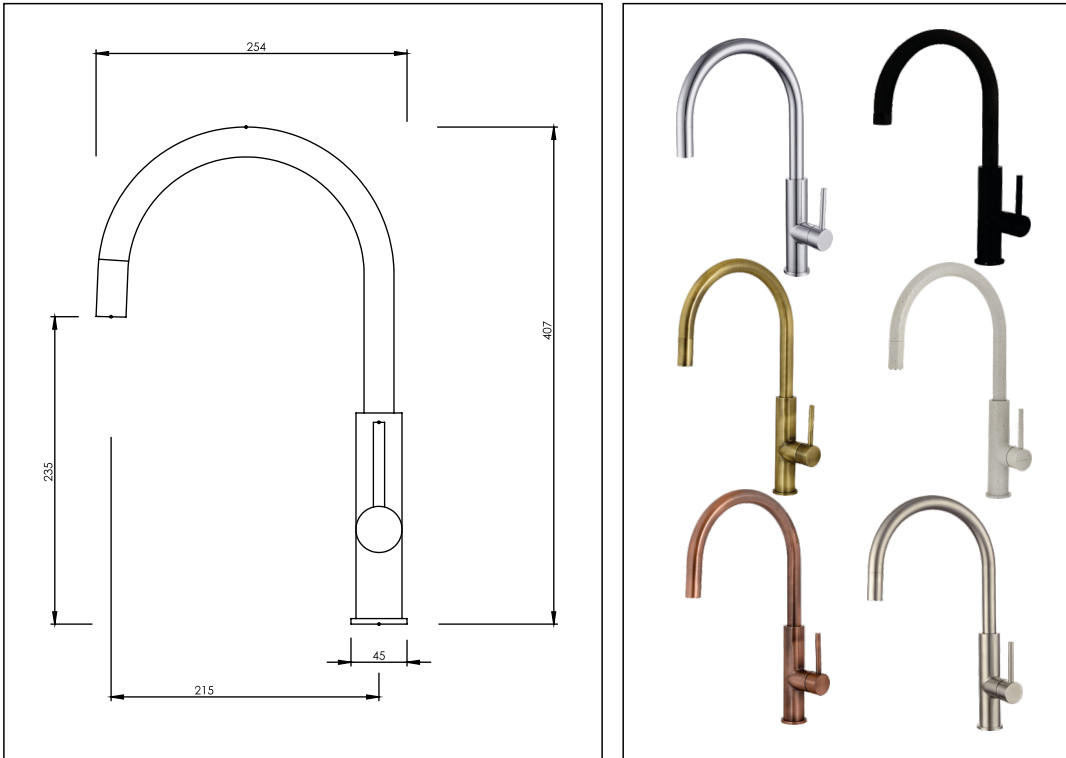

## Gooseneck Sink Mixer

aquatica

**Code:** KU SM GNECK BLK

**Finish:** Chrome / Black / Bronze / Oatmeal / Copper / Brushed Nickel

**Spout:** Cast, Swivel 360°

**Water Outlet:** Cache perlator HC PCA fitted

**Stainless Steel Inlet Hoses:**

Size: M10 x 1/2" BSP

**Installation Hole Diameter:** Minimum: 33mm  
Maximum: 36mm  
Maximum bench thickness: 26mm

**Mounting Hardware:** 32mm brass tube and backnut 35mm A/F

Dress ring supplied with O-ring seal

**Cartridge:** Sedal 25mm flat base

**Flow rate:** 8 l/min PCA Fitted for regulated flow  $\pm$  10% with mains pressure system  
Max. hot @35kPa = 2.5 l/min

KIWI OWNED COMPANY