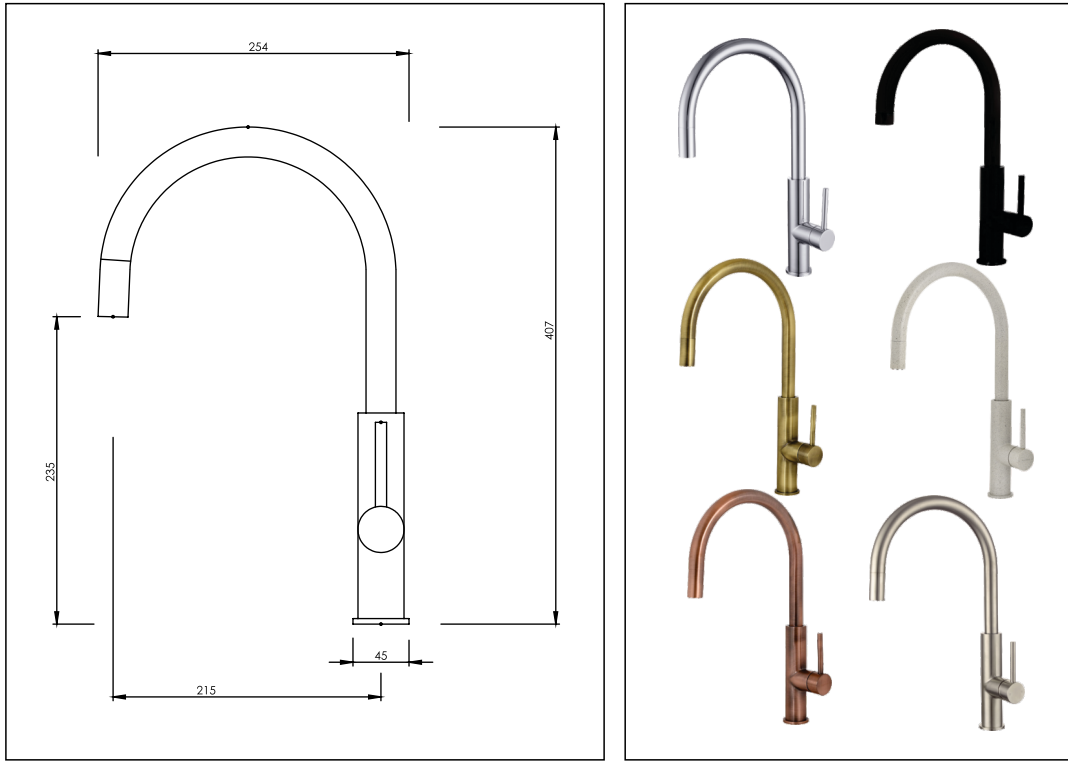

## Gooseneck Sink Mixer

aquatica

**Code:** KU SM GNECK CPR

**Finish:** Chrome / Black / Bronze / Oatmeal / Copper / Brushed Nickel

**Spout:** Cast, Swivel 360°

**Water Outlet:** Cache perlator HC PCA fitted

**Stainless Steel Inlet Hoses:**

Size: M10 x 1/2" BSP

**Installation Hole Diameter:** Minimum: 33mm  
Maximum: 36mm  
Maximum bench thickness: 26mm

**Mounting Hardware:** 32mm brass tube and backnut 35mm A/F

Dress ring supplied with O-ring seal

**Cartridge:** Sedal 25mm flat base

**Flow rate:** 8 l/min PCA Fitted for regulated flow  $\pm$  10% with mains pressure system  
Max. hot @35kPa = 2.5 l/min

KIWI OWNED COMPANY