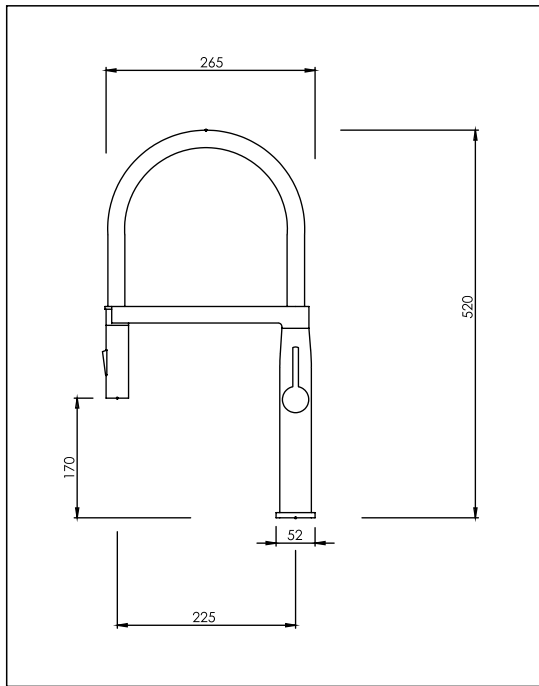

Kuchena

Coiled Sink Mixer

Code: KU SMCOIL BLK

Finish: Black / Chrome / Brushed Nickel / Bronze

Spout: Swivel 360°

Handle: 35mm

Pull-out Spray Head: with aerator or Spray (auto return to aerator)

Water Outlet: Standard aerator and parallel spray
Reach: 225mm
Height: 170mm

Stainless Steel Inlet Hoses:

Hot: Size: M10 x 1/2" BSP
Length: 500mm

Cold: Size: M10 x 1/2" BSP
Length: 500mm

Dress Ring: Diameter: 52mm Height: 7mm
O-ring seal
I/D 35; O/D 38 Height: 2.5mm

Mounting Hardware: 32mm brass tube and backnut
2 x M6 locking screw

Installation Hole Diameter: Minimum: 32mm
Maximum: 40mm
Max. bench
thickness: 33mm

Cartridge: W30D Wanhai cartridge

Feature: Magnetic holder for head

Flow rate: Max. hot @35kPa = 2.6 l/min

aquatica

KIWI OWNED COMPANY