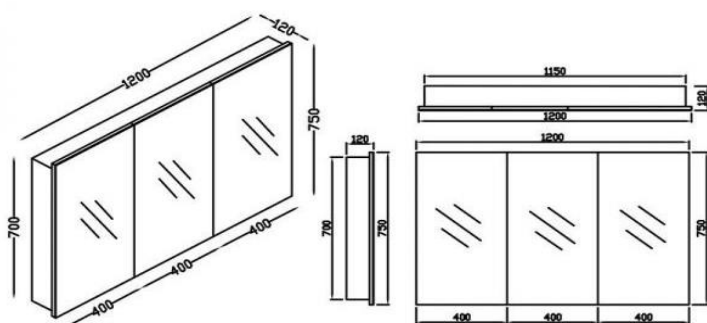

Kzoao 1200mm White Mirror Cabinet

KZMG1200WH

Kzoao 1200mm White Mirror Cabinet Glass Shelves

1200mm wide x 120mm deep x 700mm high mirror cabinet

Features:

- Dual glass shelves behind each door.
- Door hinges are strategically positioned to avoid line of sight.
- Soft close, quick release hinges to assist with the cabinets installation.
- Glossy white painted finish over E-ZERO MDF (a low formaldehyde emitting MDF product of less than 0.5mg/L).