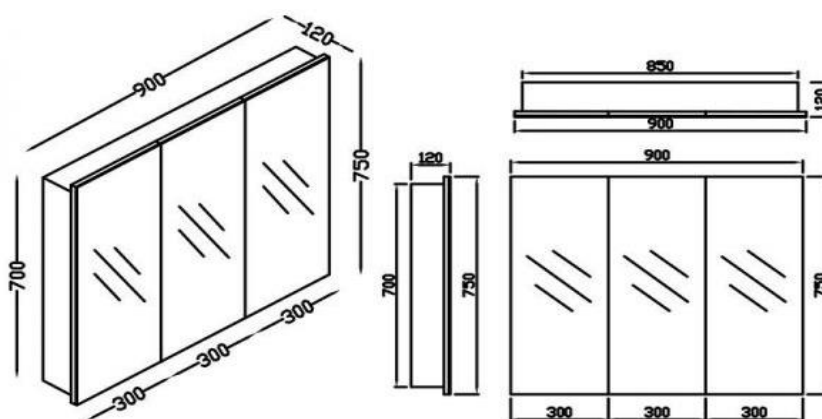

Kzoao 900mm White Mirror Cabinet

KZMG900WH

Kzoao 900mm White Mirror Cabinet

900mm wide x 120mm deep x 700mm high mirror cabinet

Features:

Dual glass shelves behind each door.

Door hinges are strategically positioned to avoid line of sight.

Soft close quick release hinges to assist with the cabinets installation.

Glossy white painted finish over E-ZERO MDF (low formaldehyde emitting MDF product of less than 0.5mg/L).

CARE AND USE

Mirrors

For best results use a moistened microfibre cloth to remove dry dirt or grime, followed by cleaning with a dry microfibre cloth. Avoid using alkaline (ammonia) or acid (vinegar) based products you not only risk damaging the silvered backing of the mirror, but also tend to leave behind streaks and smears.

LIMITED PRODUCT WARRANTIES

To be read in conjunction with and subject to all terms and conditions contained in the Waterware 'Producer Statement' available on-line (<http://www.waterware.co.nz/media-downloads>) From date of purchase, Waterware Services warrants products from the following categories to be free from manufacturing defect subject to exclusions (if applicable):

Category	Domestic Installations	Commercial Installations	Exclusions	Wels
Vanity Cabinets & furniture	5 years parts and labour	1 years parts and labour	None	Not required