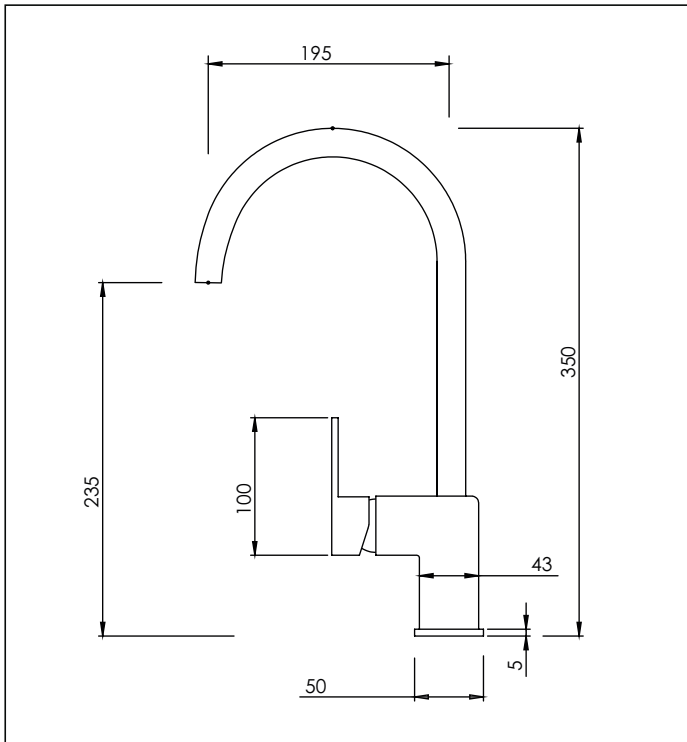

## Sink Mixer Gooseneck

aquatica

**Code:** MI2 SM GNECK | MI2 SM GNECK BLK

**Finish:** Chrome | Black

**Spout:** Swivel 360°

**Water Outlet:** M16.5 cache PCA fitted

**Stainless Steel Inlet Hoses:**

Size: M12 x 1/2" BSP

**Mounting Hardware:** Stud: 1 x 8 mm

Nut: 12mm A/F

Horseshoe washer

**Installation Hole Diameter:** Minimum: 28mm

Maximum: 38mm

**Max Bench Thickness:** 46mm

**Cartridge:** Kerox 35mm Flat Base

Dress ring supplied with base seal

**Flow:** 8 l/min PCA fitted for regulated flow  $\pm$  10% with mains pressure system

Max hot @ 35 kPa = 5.6 l/min

KIWI OWNED COMPANY

**NZ** • DESIGNED  
• ASSEMBLED  
• TESTED

**Aquatica NZ Limited**

9 Saunders Place,  
Avondale, Auckland.