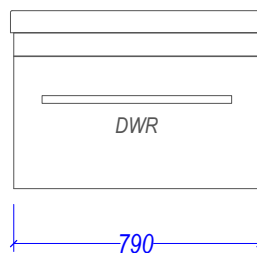

MENUET Slim Soltero

Internal Basin Depth
90mm

- Internal drawer of Soltero Wall Hung

- Top & Bottom Drawer on Soltero Floor Standing
- Bottom drawer on Soltero Wall Hung