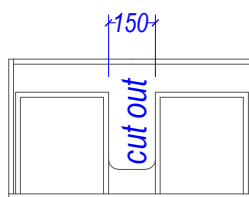

MENUET Slim Soltero

Internal Basin Depth
90mm

- Internal drawer of Soltero Wall Hung

- Top & Bottom Drawer on Soltero Floor Standing
- Bottom drawer on Soltero Wall Hung