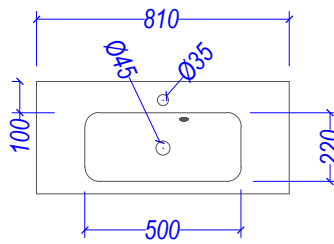

MENUET Slim Soltero

Internal Basin Depth
90mm

- Internal drawer of Soltero Wall Hung

- Top & Bottom Drawer on Soltero Floor Standing
- Bottom drawer on Soltero Wall Hung