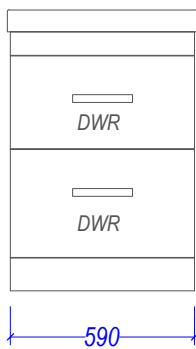

MENUET Slim Soltero

Internal Basin Depth
90mm

- Internal drawer of Soltero Wall Hung

- Top & Bottom Drawer on Soltero Floor Standing
- Bottom drawer on Soltero Wall Hung