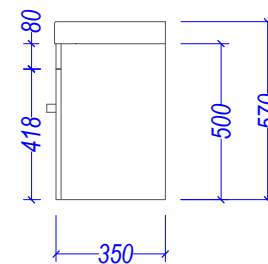

MENUET Slim Soltero

Internal Basin Depth
90mm

- Internal drawer of Soltero Wall Hung

- Top & Bottom Drawer on Soltero Floor Standing
- Bottom drawer on Soltero Wall Hung