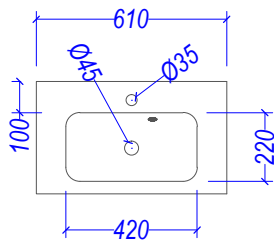

MENUET Slim Soltero

Internal Basin Depth
90mm

- Internal drawer of Soltero Wall Hung

- Top & Bottom Drawer on Soltero Floor Standing
- Bottom drawer on Soltero Wall Hung