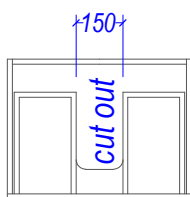

MENUET Slim Soltero

Internal Basin Depth
90mm

- Internal drawer of Soltero Wall Hung

- Top & Bottom Drawer on Soltero Floor Standing
- Bottom drawer on Soltero Wall Hung