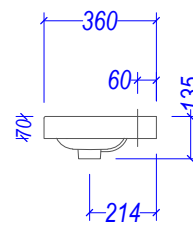

MENUET Slim Soltero

Internal Basin Depth
90mm

- Internal drawer of Soltero Wall Hung

- Top & Bottom Drawer on Soltero Floor Standing
- Bottom drawer on Soltero Wall Hung