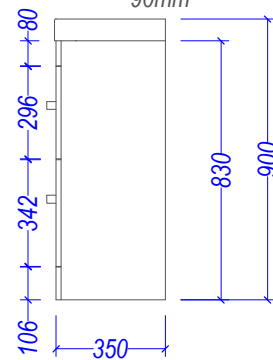

MENUET Slim Soltero

Internal Basin Depth
90mm

- Internal drawer of Soltero Wall Hung

- Top & Bottom Drawer on Soltero Floor Standing
- Bottom drawer on Soltero Wall Hung