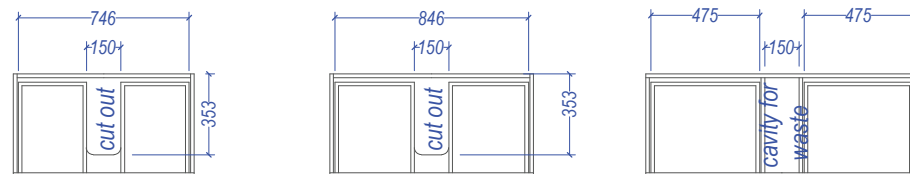

# MENUET Soltero

Section AA

Internal drawer of Soltero Wall Hung

Top & Bottom Drawer on Soltero Floor  
Bottom drawer on Soltero Wall Hung

Nominal Dimensions in mm															
	a	b	c	c1	d	d1	e	f	g	h	i	j	k	l	m
Floor Standing	174	174	393		30		142	158	295	250	280		200	200	80
Wall Hung	78	174	393	310	20	95	20	140			283	240	105	200	56