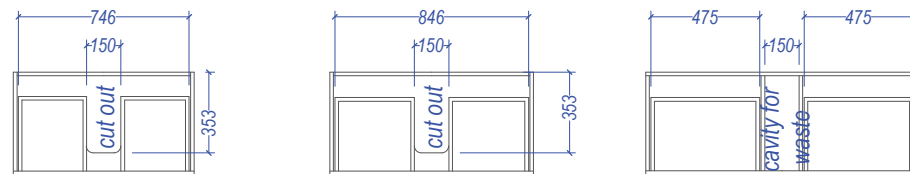

# MENUET Soltero

Section AA

Internal drawer of Soltero Wall Hung

Top & Bottom Drawer on Soltero Floor  
Bottom drawer on Soltero Wall Hung

Nominal Dimensions in mm															
	a	b	c	c1	d	d1	e	f	g	h	i	j	k	l	m
Floor Standing	174	174	393		30		142	158	295	250	280		200	200	80
Wall Hung	78	174	393	310	20	95	20	140			283	240	105	200	56