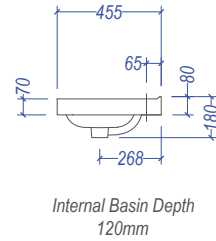

# MENUET Soltero

Section AA

Internal drawer of Soltero Wall Hung

Top & Bottom Drawer on Soltero Floor  
Bottom drawer on Soltero Wall Hung

Nominal Dimensions in mm															
	a	b	c	c1	d	d1	e	f	g	h	i	j	k	l	m
Floor Standing	174	174	393		30		142	158	295	250	280		200	200	80
Wall Hung	78	174	393	310	20	95	20	140			283	240	105	200	56