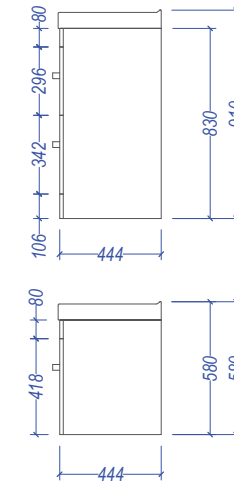

# MENUET Soltero

Section AA

Internal drawer of Soltero Wall Hung

Top & Bottom Drawer on Soltero Floor  
Bottom drawer on Soltero Wall Hung

Nominal Dimensions in mm															
	a	b	c	c1	d	d1	e	f	g	h	i	j	k	l	m
Floor Standing	174	174	393		30		142	158	295	250	280		200	200	80
Wall Hung	78	174	393	310	20	95	20	140			283	240	105	200	56