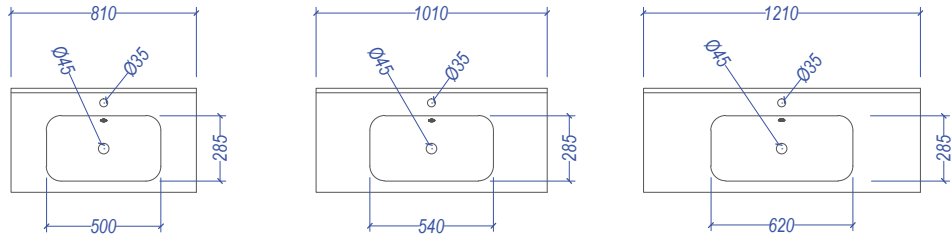

# MENUET Soltero

Section AA

Internal drawer of Soltero Wall Hung

Top & Bottom Drawer on Soltero Floor  
Bottom drawer on Soltero Wall Hung

Nominal Dimensions in mm															
	a	b	c	c1	d	d1	e	f	g	h	i	j	k	l	m
Floor Standing	174	174	393		30		142	158	295	250	280		200	200	80
Wall Hung	78	174	393	310	20	95	20	140			283	240	105	200	56