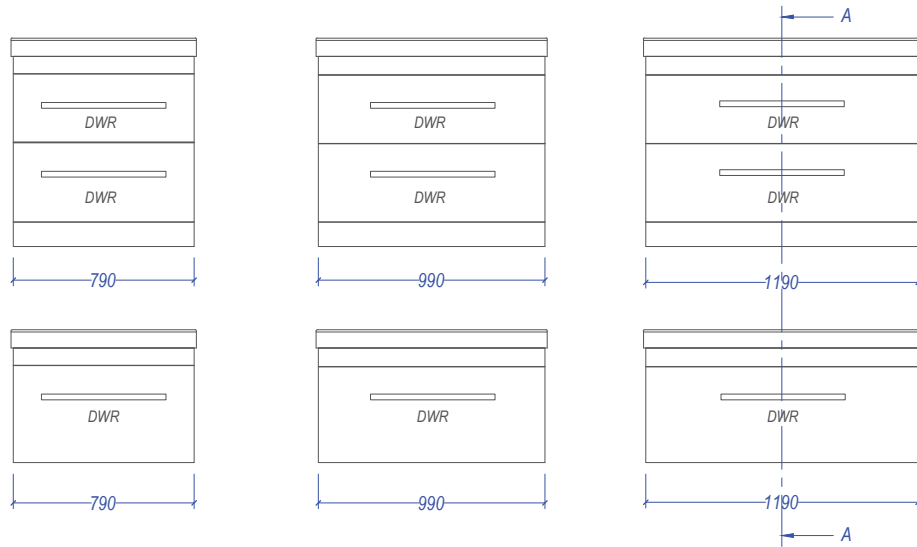

# MENUET Soltero

Section AA

Internal drawer of Soltero Wall Hung

Top & Bottom Drawer on Soltero Floor  
Bottom drawer on Soltero Wall Hung

Nominal Dimensions in mm															
	a	b	c	c1	d	d1	e	f	g	h	i	j	k	l	m
Floor Standing	174	174	393		30		142	158	295	250	280		200	200	80
Wall Hung	78	174	393	310	20	95	20	140			283	240	105	200	56