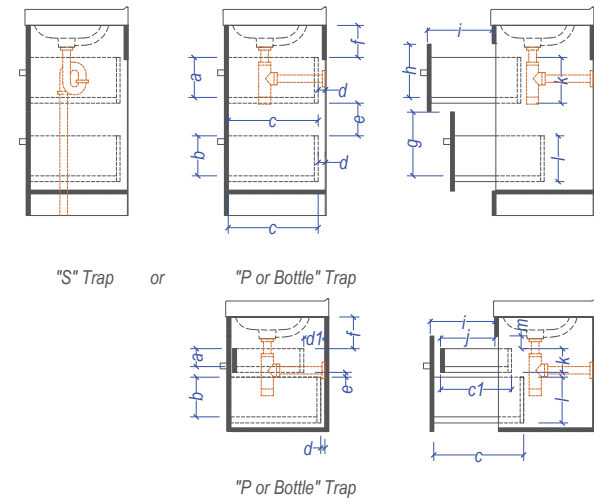

# MENUET Soltero

Section AA

Internal drawer of Soltero Wall Hung

Top & Bottom Drawer on Soltero Floor  
Bottom drawer on Soltero Wall Hung

Nominal Dimensions in mm															
	a	b	c	c1	d	d1	e	f	g	h	i	j	k	l	m
Floor Standing	174	174	393		30		142	158	295	250	280		200	200	80
Wall Hung	78	174	393	310	20	95	20	140			283	240	105	200	56

Note: Drawers have a cutout or a cavity to accommodate Plumbing

athena  
BATHROOMS

athena.co.nz | info@athena.co.nz | 0800 4 ATHENA