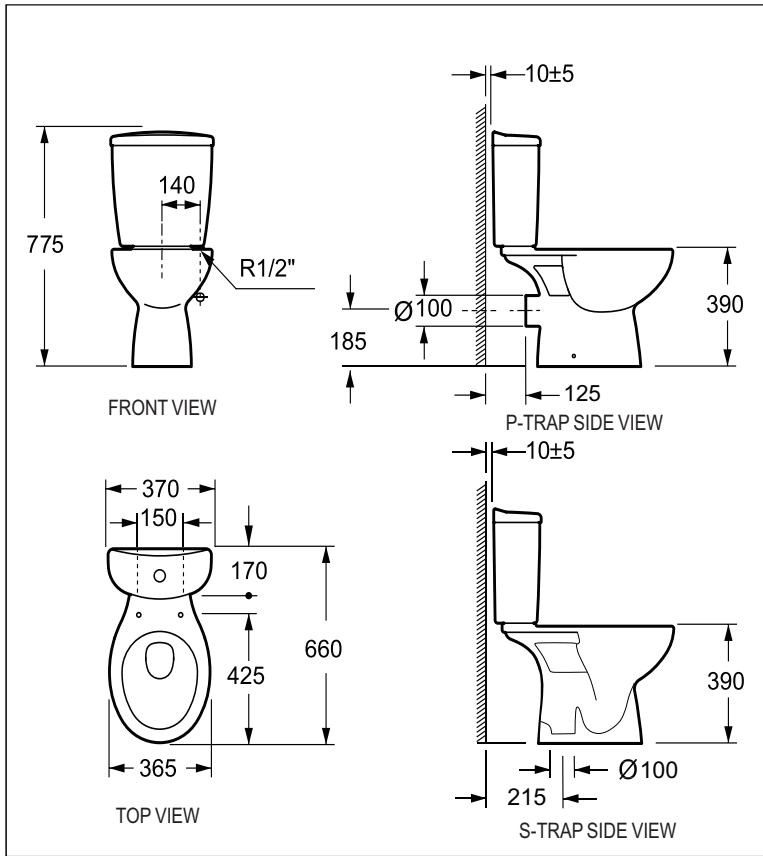

Perlo

Toilet Suite - Comfort Height

Code: PO TOILET

Finish: White Vitreous China toilets suite

Includes:

Cistern/Tank, Pan and Seat

Size: 660 x 775(h) x 370(w)

S-Trap: 215mm from wall to center of waste out

P-Trap: 185mm from floor to center of waste out

Water Inlet: Bottom left or right inlet

Seat: No soft close

Close coupled cistern

Half / Full flush

WELS RATING

4 Star - 4.5/3 litre dual flush

aquatica