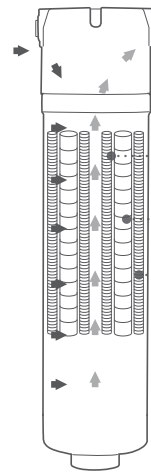

ADDITIONAL INFORMATION

Timeless Styling

It's surprising how much difference the right tapware makes. It's not just a complementary addition, it's a genuine finishing touch. A subtle, yet unmistakable enhancement that draws together all the elements in your kitchen and entertaining areas, to create a graceful and cohesive living space.

Hygienic quick cartridge changes

The valve-in-head design shuts the water off automatically means no mess, the cartridge can be easily replaced - just like changing a light globe. Enjoy water the way it should be, abundant, clear and beautiful tasting from your own water supply, any time of the day.

Longer filter life

Using the latest carbon briquette technology that gives up to 12 months filter life. It incorporates Puretec's long life filter technology, so you can go longer between filter replacements, and comes with our **6 Year Platinum Protection Warranty**[^].

QT12 FILTRATION TECHNOLOGY

Stage 1

- Removes fine particles
- Clarifies the water
- Removes sediment, rust, sand, silt & algae.

Stage 2

- Eliminates bad taste and odours
- Removes Cysts
- Chemical, pesticides & sulphur reduction

Stage 3

- Post filter to ensure that you are getting the cleanest and the best tasting water