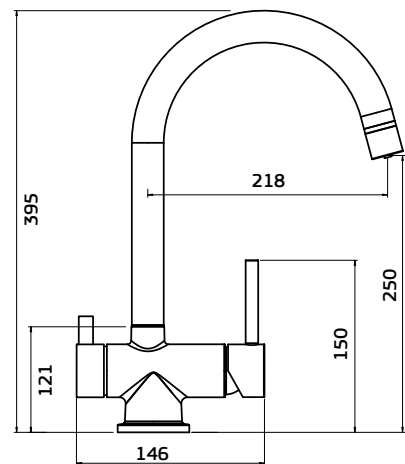

TRIPLA BL2

GENERAL INFO

DESIGNED FOR MAINS WATER

Quick-Twist Filter System with BL2 Mixer Tap

It's surprising how much difference the right tapware makes. It's not just a complementary addition, it's a genuine finishing touch. A subtle, yet unmistakable enhancement that draws together all the elements in your kitchen and entertaining areas, to create a graceful and cohesive living space.

Installation of The Puretec Quick-Twist filter is quick and easy, and it can fit into place horizontally or vertically. All plumbing connections are included with the system, which has been designed to work with Tripla tapware. This combination includes the QT series filter and the TRIPLA-BL2 mixer.

SPECIFICATIONS

Model:	QT12-BL2
Tap style:	3-Way Mixer Tap
Filtration system	QT Series
Outlets	Hot / Cold & separate filtered
Maximum temperature	40°C
Maximum pressure	500 kPa
Micron rating	1 micron
Required hole for the tap	33 mm diameter
Warranty	6 years[^]

Important Note Use only genuine Puretec replacement cartridge. *Warranty is 6 years parts, 1 year parts and labour, excludes cartridge.

FEATURES & BENEFITS

- Filtration down to 1 micron
- DIY quick-twist cartridge change
- New quick installation fitting kit
- Reduces chlorine, pesticides, bad taste, odours, organic chemicals, dirt, rust and 99.9% Giardia & Cryptosporidium cysts
- Mounts horizontally or vertically - no shelf cutouts required
- Latest technology carbon briquette gives up to 12 months filter life
- All plumbing installation fittings included - no extras needed
- WaterMark Certified - License No. WM 74726
- Tripla Faucet WELS 3 Star Rated: 7.5 litres/minute