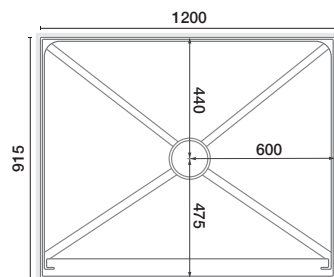

3 SIDED

1200x915 - 3 sided

Wall Options	Chrome	Black
Flat Wall	RAV0089	RAV0973
Side Moulded	RAV0096	RAV0980
Corner Moulded	RAV0072	RAV0966

* Side mould will appear opposite the door.