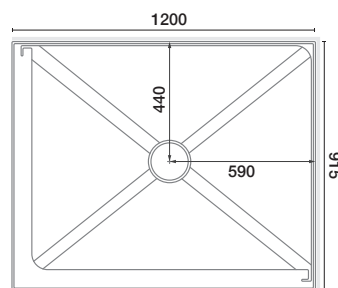

3 SIDED ALCOVE

Left Entry

Right Entry

SHOWER DESCRIPTION	ORIENTATION	60 X 60 HOB TRAY				RECESSED TRAY				DOOR SET
		Door X	Return Y	Centre Waste	Channel Drain	Door X	Return Y	Centre Waste	Channel Drain	Code
RAVELLO 1200x1000 3S	Chrome	1200	1000	RAV0706	RAV0713	1200	970	RAV2134	RAV0720	RAVD3118
	Black			RAV1598	RAV1604			RAV2141	RAV0768	RAVD3309
RAVELLO 1300x1000 3S	Chrome	1300	1000	RAV0744	RAV0751	1300	970	RAV2158	RAV1611	RAVD3163
	Black			RAV1635	RAV1642			RAV2165	RAV1659	RAVD3354

1200x915 acrylic with corner mould left hand

Chrome Linear handle

Quality chrome hardware

FEATURES:

8MM SAFETY GLASS
NZ Standards AS/NZ2208

SLIDING DOOR
Smooth roller system

HEAVY DUTY
Chrome plated hardware

2000MM HIGH
Door and returns

FRAMELESS
Contemporary design

AQUACHECK™*
Prevents water damage

OPTIONS:

- EnduroShield
- Black or Chrome finish
- Flat, corner or side mould

2 SIDED

1200x915 Left Hand

1200x915 Right Hand