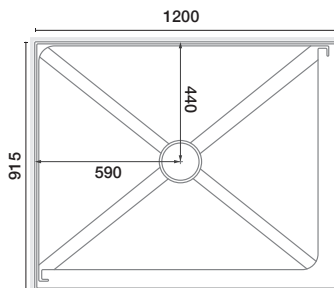

1200x915 acrylic with corner mould left hand

Chrome Linear handle

Quality chrome hardware

FEATURES:

8MM SAFETY GLASS
NZ Standards AS/NZ2208

SLIDING DOOR
Smooth roller system

HEAVY DUTY
Chrome plated hardware

2000MM HIGH
Door and returns

FRAMELESS
Contemporary design

AQUACHECK™*
Prevents water damage

OPTIONS:

- EnduroShield
- Black or Chrome finish
- Flat, corner or side mould

2 SIDED

1200x915 Left Hand

1200x915 Right Hand