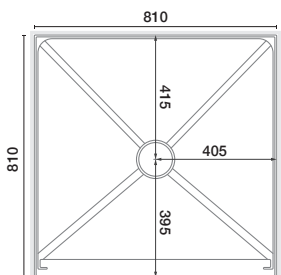

## FAST DISPATCH:

\* From the moment an order is placed, our goal is to have it out the door within 24 hours!

820x820 2 Sided

Wall Options	White
Flat Wall	RHI9204
Side Moulded	RHI9211
Corner Moulded	RHI9228

915x750 LH 2 Sided

Wall Options	White
Flat Wall	RHI9143
Side Moulded	RHI9150
Corner Moulded	RHI9167

915x750 RH 2 Sided

Wall Options	White
Flat Wall	RHI1801
Side Moulded	RHI1818
Corner Moulded	RHI1825

915x915 2 Sided

Wall Options	White
Flat Wall	RHI9266
Side Moulded	RHI9273
Corner Moulded	RHI9280

750x915 LH 2 Sided

Wall Options	White
Flat Wall	RHI9112
Side Moulded	RHI9129
Corner Moulded	RHI9136

750x915 RH 2 Sided

Wall Options	White
Flat Wall	RHI1771
Side Moulded	RHI1788
Corner Moulded	RHI1795

1000x1000 2 Sided

Wall Options	White
Flat Wall	RHI9297
Side Moulded	RHI9303
Corner Moulded	RHI9310

810x810 3 Sided

Wall Options	White
Flat Wall	RHI9174
Side Moulded	RHI9181
Corner Moulded	RHI9198

900x900 3 Sided