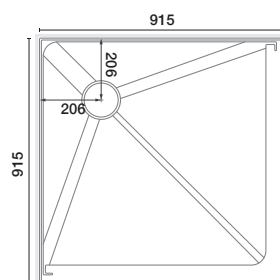

## FAST DISPATCH:

\* From the moment an order is placed, our goal is to have it out the door within 24 hours!

820x820 2 Sided

Wall Options	White
Flat Wall	RHI9204
Side Moulded	RHI9211
Corner Moulded	RHI9228

915x750 LH 2 Sided

Wall Options	White
Flat Wall	RHI9143
Side Moulded	RHI9150
Corner Moulded	RHI9167

915x750 RH 2 Sided

Wall Options	White
Flat Wall	RHI1801
Side Moulded	RHI1818
Corner Moulded	RHI1825

915x915 2 Sided