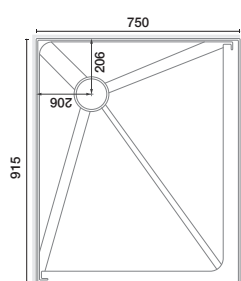

750x915 LH 2 Sided

Wall Options	White
Flat Wall	RHI9112
Side Moulded	RHI9129
Corner Moulded	RHI9136