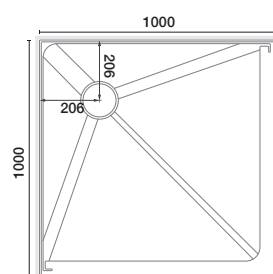

## FAST DISPATCH:

\* From the moment an order is placed, our goal is to have it out the door within 24 hours!

820x820 2 Sided

Wall Options	White
Flat Wall	RHI9204
Side Moulded	RHI9211
Corner Moulded	RHI9228

915x750 LH 2 Sided

Wall Options	White
Flat Wall	RHI9143
Side Moulded	RHI9150
Corner Moulded	RHI9167

915x750 RH 2 Sided

Wall Options	White
Flat Wall	RHI1801
Side Moulded	RHI1818
Corner Moulded	RHI1825

915x915 2 Sided

Wall Options	White
Flat Wall	RHI9266
Side Moulded	RHI9273
Corner Moulded	RHI9280

750x915 LH 2 Sided

Wall Options	White
Flat Wall	RHI9112
Side Moulded	RHI9129
Corner Moulded	RHI9136

750x915 RH 2 Sided

Wall Options	White
Flat Wall	RHI1771
Side Moulded	RHI1788
Corner Moulded	RHI1795

1000x1000 2 Sided

Wall Options	White
Flat Wall	RHI9297
Side Moulded	RHI9303
Corner Moulded	RHI9310

810x810 3 Sided

Wall Options	White
Flat Wall	RHI9174
Side Moulded	RHI9181
Corner Moulded	RHI9198

900x900 3 Sided