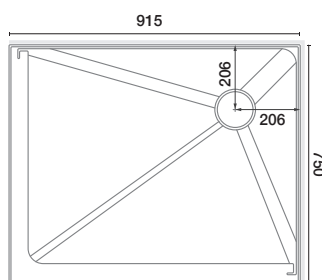

915x750 RH 2 Sided

Wall Options	White
Flat Wall	RHI1801
Side Moulded	RHI1818
Corner Moulded	RHI1825