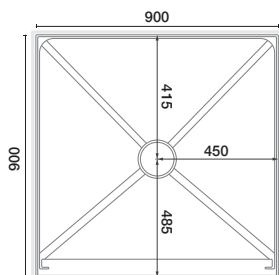

## FAST DISPATCH:

\* From the moment an order is placed, our goal is to have it out the door within 24 hours!

820x820 2 Sided

Wall Options	White
Flat Wall	RHI9204
Side Moulded	RHI9211
Corner Moulded	RHI9228

915x750 LH 2 Sided

Wall Options	White
Flat Wall	RHI9143
Side Moulded	RHI9150
Corner Moulded	RHI9167

915x750 RH 2 Sided

Wall Options	White
Flat Wall	RHI1801
Side Moulded	RHI1818
Corner Moulded	RHI1825

915x915 2 Sided

Wall Options	White
Flat Wall	RHI9266
Side Moulded	RHI9273
Corner Moulded	RHI9280

750x915 LH 2 Sided

Wall Options	White
Flat Wall	RHI9112
Side Moulded	RHI9129
Corner Moulded	RHI9136

750x915 RH 2 Sided

Wall Options	White
Flat Wall	RHI1771
Side Moulded	RHI1788
Corner Moulded	RHI1795

1000x1000 2 Sided

Wall Options	White
Flat Wall	RHI9297
Side Moulded	RHI9303
Corner Moulded	RHI9310

810x810 3 Sided

Wall Options	White
Flat Wall	RHI9174
Side Moulded	RHI9181
Corner Moulded	RHI9198

900x900 3 Sided