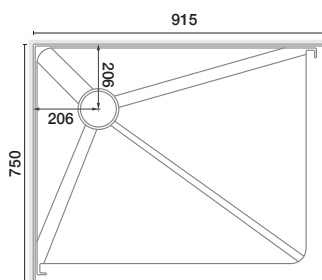

## FAST DISPATCH:

\* From the moment an order is placed, our goal is to have it out the door within 24 hours!

820x820 2 Sided

Wall Options	White
Flat Wall	RHI9204
Side Moulded	RHI9211
Corner Moulded	RHI9228

915x750 LH 2 Sided

Wall Options	White
Flat Wall	RHI9143
Side Moulded	RHI9150
Corner Moulded	RHI9167

915x750 RH 2 Sided

Wall Options	White
Flat Wall	RHI1801
Side Moulded	RHI1818
Corner Moulded	RHI1825

915x915 2 Sided