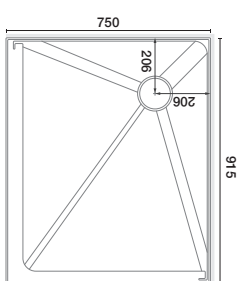

750x915 RH 2 Sided

Wall Options	White
Flat Wall	RHI1771
Side Moulded	RHI1788
Corner Moulded	RHI1795