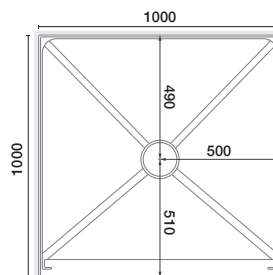

1000x1000 3 Sided

Wall Options	White
Flat Wall	RHI9327
Side Moulded	RHI9334
Corner Moulded	RHI9341

Side mould will appear opposite the door. * Subject to stock availability.