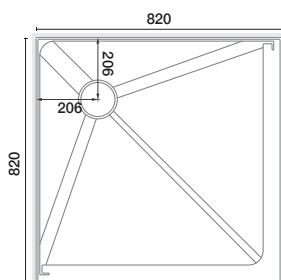

## OPTIONS:

- Flat, corner or side mould

## FAST DISPATCH:

\* From the moment an order is placed, our goal is to have it out the door within 24 hours!

820x820 2 Sided

Wall Options	White
Flat Wall	RHI9204
Side Moulded	RHI9211
Corner Moulded	RHI9228