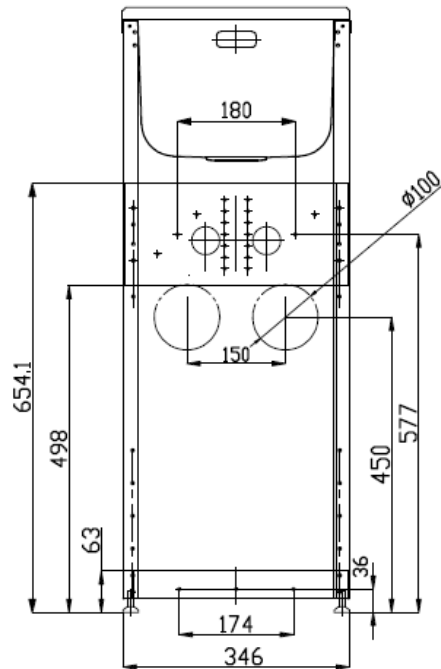

Description

ROBINHOOD SLIM SUPERTUB SERIES 3 DRAWER MODEL S/S GOOSENECK TAP
ST7003SLIM

Dimensions

Specifications

Tapware

Tapware type	#304 Stainless Steel Gooseneck Tap
WELS rating	5 Stars, 5.5L per minute
Max & Min pressure	Maximum pressure 72.5 PSI (500 kPa); Minimum pressure 22 PSI (150 kPa)
Temperature range	Recommended temperature range 5° to 65°C; Maximum temperature 80°C

Sink

Bowl type	0.8mm polished #304 Stainless Steel
Bowl capacity	24L gross capacity measured to the top; 17L capacity to overflow
Waste type	Modern basket waste
Overflow	Yes, modern overflow design

Cabinet

Handle type	2x Square brushed pole handles
Storage type	2x Soft close storage drawers
Adjustable levelling feet	Yes
Side apertures for hoses	Yes, on both sides
Washing machine taps and shut-off valves isolators	Yes, hidden
Washing machine waste pipe	Separate
Cabinet color/finish	Satin white/powder coated
Cabinet material	0.6mm galvanized steel

Dimensions & Weights

Product dimensions (mm)	W350*D565*H(900-920)
Carton dimensions (mm)	W368*D585*H965
Gross/Net weight (Kg)	25/23

Warranty

Tapware & Cabinet	2 years on parts & labour from the date of purchase
Sink	5 years on parts & labour from the date of purchase