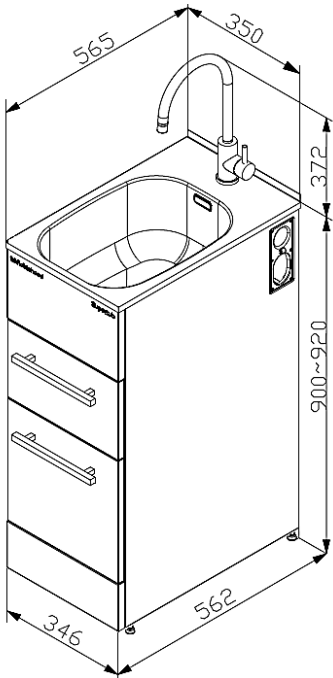

Description

ROBINHOOD SLIM SUPERTUB SERIES 3 DRAWER MODEL S/S GOOSENECK TAP
ST7003SLIM

Dimensions

Specifications

Tapware

Tapware type	#304 Stainless Steel Gooseneck Tap
WELS rating	5 Stars, 5.5L per minute
Max & Min pressure	Maximum pressure 72.5 PSI (500 kPa); Minimum pressure 22 PSI (150 kPa)
Temperature range	Recommended temperature range 5° to 65°C; Maximum temperature 80°C

Sink

Bowl type	0.8mm polished #304 Stainless Steel
Bowl capacity	24L gross capacity measured to the top; 17L capacity to overflow
Waste type	Modern basket waste
Overflow	Yes, modern overflow design

Cabinet

Handle type	2x Square brushed pole handles
Storage type	2x Soft close storage drawers
Adjustable levelling feet	Yes
Side apertures for hoses	Yes, on both sides
Washing machine taps and shut-off valves isolators	Yes, hidden
Washing machine waste pipe	Separate
Cabinet color/finish	Satin white/powder coated
Cabinet material	0.6mm galvanized steel

Dimensions & Weights

Product dimensions (mm)	W350*D565*H(900-920)
Carton dimensions (mm)	W368*D585*H965
Gross/Net weight (Kg)	25/23

Warranty

Tapware & Cabinet	2 years on parts & labour from the date of purchase
Sink	5 years on parts & labour from the date of purchase