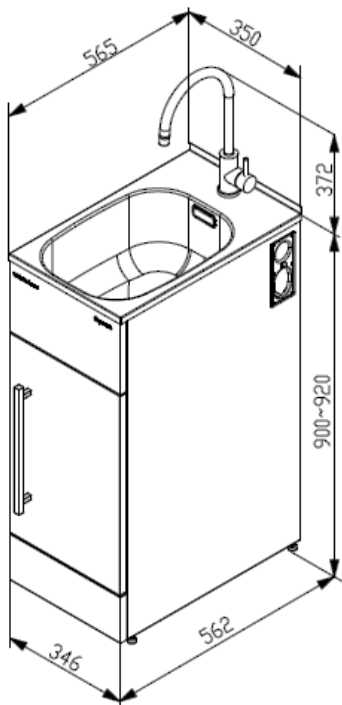

Description

ROBINHOOD SLIM SUPERTUB SERIES 3 S/S GOOSENECK TAP
STSLIMTAP3 (White) / STSLIMTAP3B (Black)

Dimensions

Specifications

Tapware

Tapware type	#304 Stainless Steel Gooseneck Tap
WELS rating	5 Stars, 5.5L per minute
Max & Min pressure	Maximum pressure 72.5 PSI (500 kPa); Minimum pressure 22 PSI (150 kPa)
Temperature range	Recommended temperature range 5° to 65°C; Maximum temperature 80°C

Sink

Bowl type	0.8mm polished #304 Stainless Steel
Bowl capacity	24L gross capacity measured to the top; 17L capacity to overflow
Waste type	Modern basket waste
Overflow	Yes, modern overflow design

Cabinet

Handle type	1x Square brushed pole handle
Door opening	Reversible, can be either left or right hand opening
Internal shelf and floor	Yes
Adjustable levelling feet	Yes
Side apertures for hoses	Yes, on both sides
3 Way ball valves isolators	Yes, included
Washing machine waste pipe	Separate
Cabinet color/finish	Satin white or frosted black /powder coated
Cabinet material	0.6mm galvanized steel

Dimensions & Weights

Product dimensions (mm)	W350*D565*H(900-920)
Carton dimensions (mm)	W368*D585*H965
Gross/Net weight (Kg)	17/14

Warranty

Tapware & Cabinet	2 years on parts & labour from the date of purchase
Sink	5 years on parts & labour from the date of purchase