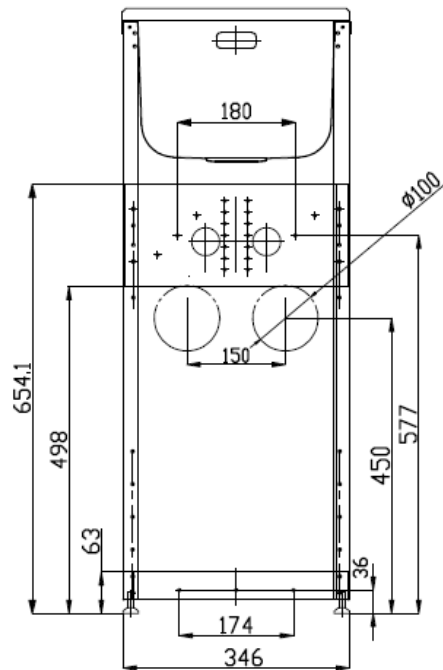

Description

ROBINHOOD SLIM SUPERTUB SERIES 3 S/S GOOSENECK TAP
STSLIMTAP3 (White) / STSLIMTAP3B (Black)

Dimensions

Specifications

Tapware

Tapware type	#304 Stainless Steel Gooseneck Tap
WELS rating	5 Stars, 5.5L per minute
Max & Min pressure	Maximum pressure 72.5 PSI (500 kPa); Minimum pressure 22 PSI (150 kPa)
Temperature range	Recommended temperature range 5° to 65°C; Maximum temperature 80°C

Sink

Bowl type	0.8mm polished #304 Stainless Steel
Bowl capacity	24L gross capacity measured to the top; 17L capacity to overflow
Waste type	Modern basket waste
Overflow	Yes, modern overflow design

Cabinet

Handle type	1x Square brushed pole handle
Door opening	Reversible, can be either left or right hand opening
Internal shelf and floor	Yes
Adjustable levelling feet	Yes
Side apertures for hoses	Yes, on both sides
3 Way ball valves isolators	Yes, included
Washing machine waste pipe	Separate
Cabinet color/finish	Satin white or frosted black /powder coated
Cabinet material	0.6mm galvanized steel

Dimensions & Weights

Product dimensions (mm)	W350*D565*H(900-920)
Carton dimensions (mm)	W368*D585*H965
Gross/Net weight (Kg)	17/14

Warranty

Tapware & Cabinet	2 years on parts & labour from the date of purchase
Sink	5 years on parts & labour from the date of purchase