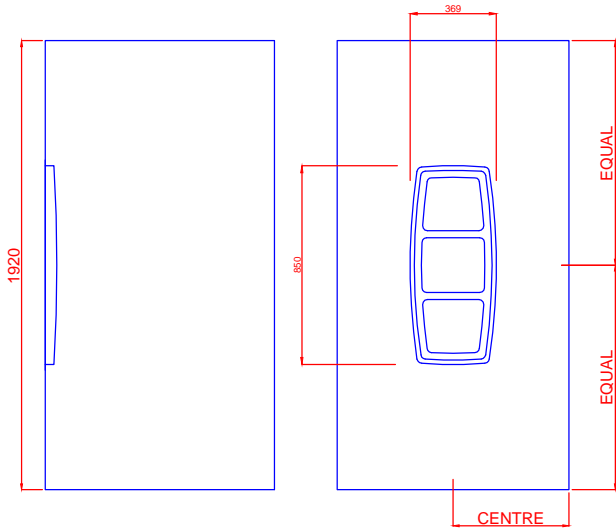

Sierra 2 sided Wall liners (Moulded Soap Recess or Flexiwall)		
Size	Dimension A (mm)	Dimension B (mm)
900x760	890	750
900x900	884	884
900x1000	884	984
1000x1000	984	984
1200x900	1184	884

SIERRA 2 SIDED WALL LINER

Sierra 3 sided Wall liners (Moulded Soap Recess or Flexiwall)			
Size	Dimension A (mm)	Dimension B (mm)	Dimension C (mm)
900x760x900	887	737	887
760x900x760	747	877	747
900x900 Alcove	884	877	884
900x1000x900	884	977	884
1000x1000 Alcove	984	977	984
1000x900x1000	984	877	984
1200 Alcove	884	1177	884

SIERRA 3 SIDED WALL LINER