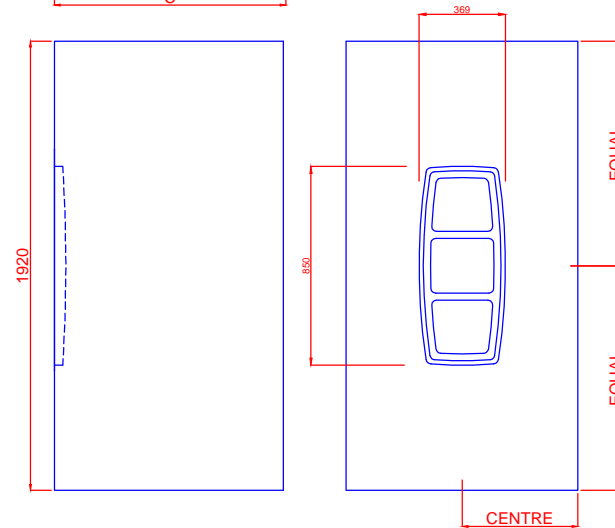

Sierra 2 sided Wall liners (Moulded Soap Recess or Flexiwall)		
Size	Dimension A (mm)	Dimension B (mm)
900x760	890	750
900x900	884	884
900x1000	884	984
1000x1000	984	984
1200x900	1184	884

SIERRA 2 SIDED WALL LINER

Sierra 3 sided Wall liners (Moulded Soap Recess or Flexiwall)			
Size	Dimension A (mm)	Dimension B (mm)	Dimension C (mm)
900x760x900	887	737	887
760x900x760	747	877	747
900x900 Alcove	884	877	884
900x1000x900	884	977	884
1000x1000 Alcove	984	977	984
1000x900x1000	984	877	984
1200 Alcove	884	1177	884

SIERRA 3 SIDED WALL LINER