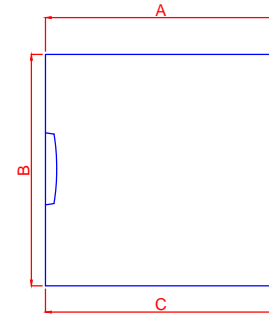

Sierra 2 sided Wall liners (Moulded Soap Recess or Flexiwall)		
Size	Dimension A (mm)	Dimension B (mm)
900x760	890	750
900x900	884	884
900x1000	884	984
1000x1000	984	984
1200x900	1184	884

SIERRA 2 SIDED WALL LINER

Sierra 3 sided Wall liners (Moulded Soap Recess or Flexiwall)			
Size	Dimension A (mm)	Dimension B (mm)	Dimension C (mm)
900x760x900	887	737	887
760x900x760	747	877	747
900x900 Alcove	884	877	884
900x1000x900	884	977	884
1000x1000 Alcove	984	977	984
1000x900x1000	984	877	984
1200 Alcove	884	1177	884