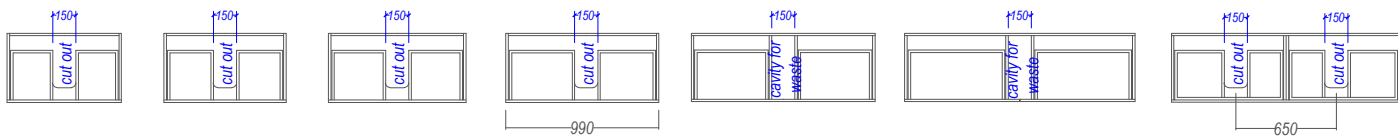

## Bottom drawer on Soltero Wall Hung

Note: Drawers have a cutout or a cavity to accommodate Plumbing

\*Suitable for P or Bottle\* Trap

| Nominal Dimensions in mm |    |     |     |     |    |    |    |     |   |   |     |     |     |     |    |
|--------------------------|----|-----|-----|-----|----|----|----|-----|---|---|-----|-----|-----|-----|----|
|                          | a  | b   | c   | c1  | d  | d1 | e  | f   | g | h | i   | j   | k   | l   | m  |
| Wall Hung                | 78 | 174 | 393 | 310 | 20 | 95 | 20 | 140 |   |   | 283 | 240 | 105 | 200 | 56 |