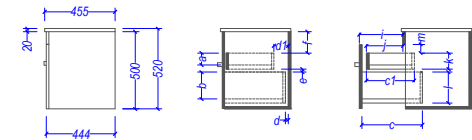

## Bottom drawer on Soltero Wall Hung

Note: Drawers have a cutout or a cavity to accommodate Plumbing

\*Suitable for P or Bottle\* Trap

| Nominal Dimensions in mm |    |     |     |     |    |    |    |     |   |   |     |     |     |     |    |
|--------------------------|----|-----|-----|-----|----|----|----|-----|---|---|-----|-----|-----|-----|----|
|                          | a  | b   | c   | c1  | d  | d1 | e  | f   | g | h | i   | j   | k   | l   | m  |
| Wall Hung                | 78 | 174 | 393 | 310 | 20 | 95 | 20 | 140 |   |   | 283 | 240 | 105 | 200 | 56 |