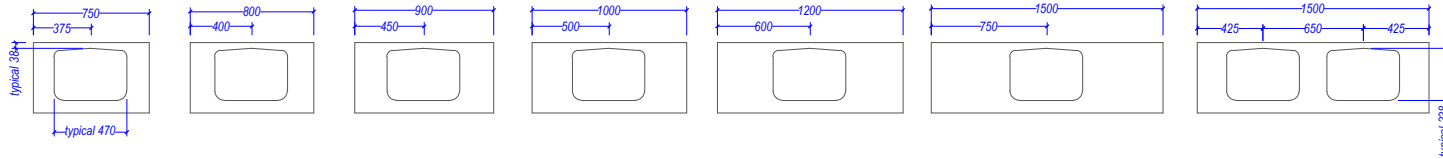

Sirocco bench tops to suit Slab & Serifos basins