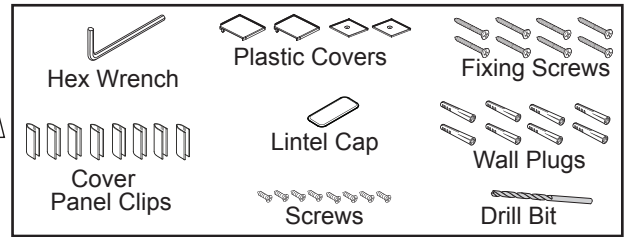

TORSION SPARES - INSWING

QR BARCODE SKUS
 78413A-* 78416A-*
 78414A-* 78417A-*
 78415A-* 78418A-*

DWG #	DESCRIPTION	PART #
1	TWISTED HANDLE PACK	1311037
2	WALL CHANNEL COVER	1311040
3	INSWING COMPONENT KIT	1311050
4	INSWING DOOR WIPER SEAL	1311052
5	WALL RETAINER POST	1311058
6	DOOR ROLLER CATCH	1315531
7	TWIST HANDLE FIXING KIT	1311064
8	DOOR PANEL (LEFT) 900 SQUARE	1311072
	DOOR PANEL (RIGHT) 900 SQUARE	1317158
	INSWING DOOR PANEL (LEFT) FOR 900 ALCOVE, 1000, 1200	1311073
	INSWING DOOR PANEL (RIGHT) FOR 900 ALCOVE, 1000, 1200	1317159
9	INFILL PANEL 1000 ALCOVE	1311078
	INFILL PANEL 1000 SQUARE	1311079
	INFILL PANEL 1200 ALCOVE	1311080
	INFILL PANEL 1200 SQUARE	1311081
10	INSWING DOOR VERTICAL SEALS	1311345
11	INSWING DOOR ARM (LEFT)	1311346
	INSWING DOOR ARM (RIGHT)	1317160
12	INSWING DOOR BOTTOM ROLLER	1311347
13	INSWING DOOR TOP ROLLER	1311348