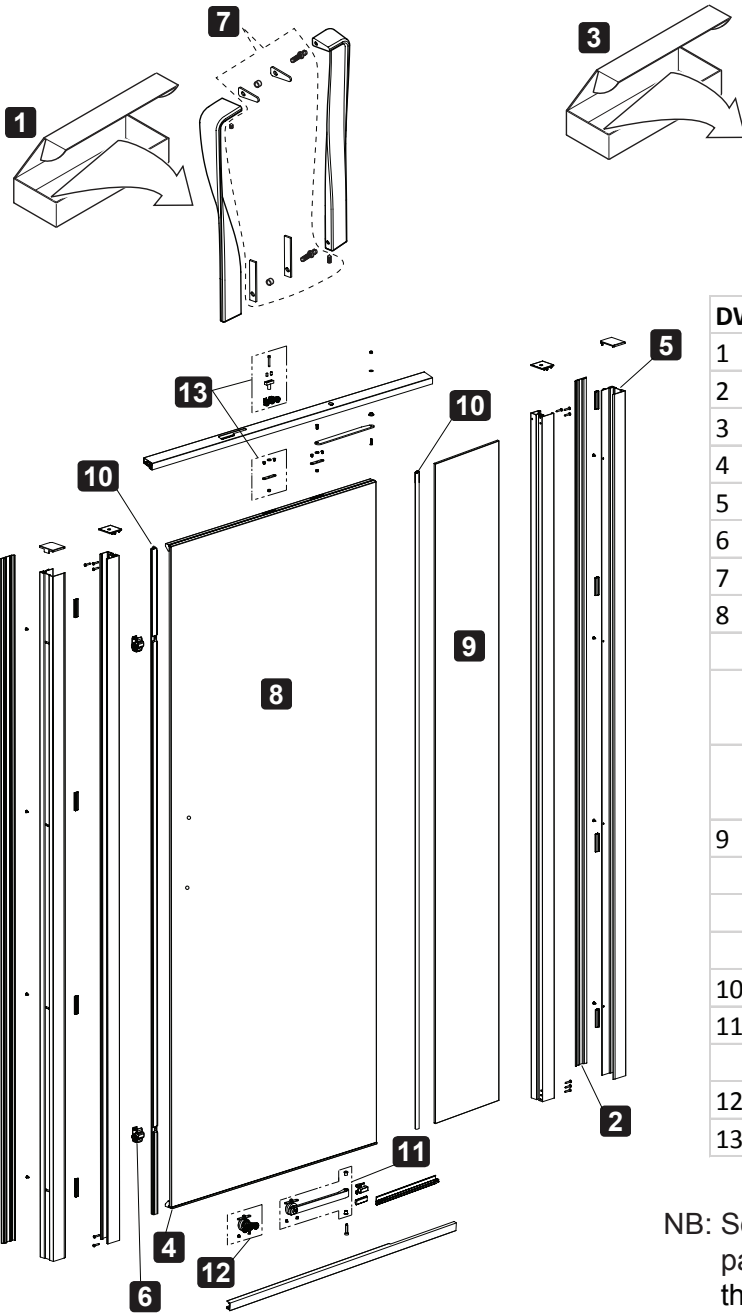

TORSION SPARES - INSWING

QR BARCODE SKUS
 78413A-* 78416A-*
 78414A-* 78417A-*
 78415A-* 78418A-*

DWG #	DESCRIPTION	PART #
1	TWISTED HANDLE PACK	1311037
2	WALL CHANNEL COVER	1311040
3	INSWING COMPONENT KIT	1311050
4	INSWING DOOR WIPER SEAL	1311052
5	WALL RETAINER POST	1311058
6	DOOR ROLLER CATCH	1315531
7	TWIST HANDLE FIXING KIT	1311064
8	DOOR PANEL (LEFT) 900 SQUARE	1311072
	DOOR PANEL (RIGHT) 900 SQUARE	1317158
	INSWING DOOR PANEL (LEFT) FOR 900 ALCOVE, 1000, 1200	1311073
	INSWING DOOR PANEL (RIGHT) FOR 900 ALCOVE, 1000, 1200	1317159
9	INFILL PANEL 1000 ALCOVE	1311078
	INFILL PANEL 1000 SQUARE	1311079
	INFILL PANEL 1200 ALCOVE	1311080
	INFILL PANEL 1200 SQUARE	1311081
10	INSWING DOOR VERTICAL SEALS	1311345
11	INSWING DOOR ARM (LEFT)	1311346
	INSWING DOOR ARM (RIGHT)	1317160
12	INSWING DOOR BOTTOM ROLLER	1311347
13	INSWING DOOR TOP ROLLER	1311348

NB: Scan the two-dimensional (QR) barcode on the packaging or underside of the top caps to identify the product SKU and date of manufacture.

CONTACT AND WARRANTY INFORMATION

For spare parts & warranty information, please visit our website: