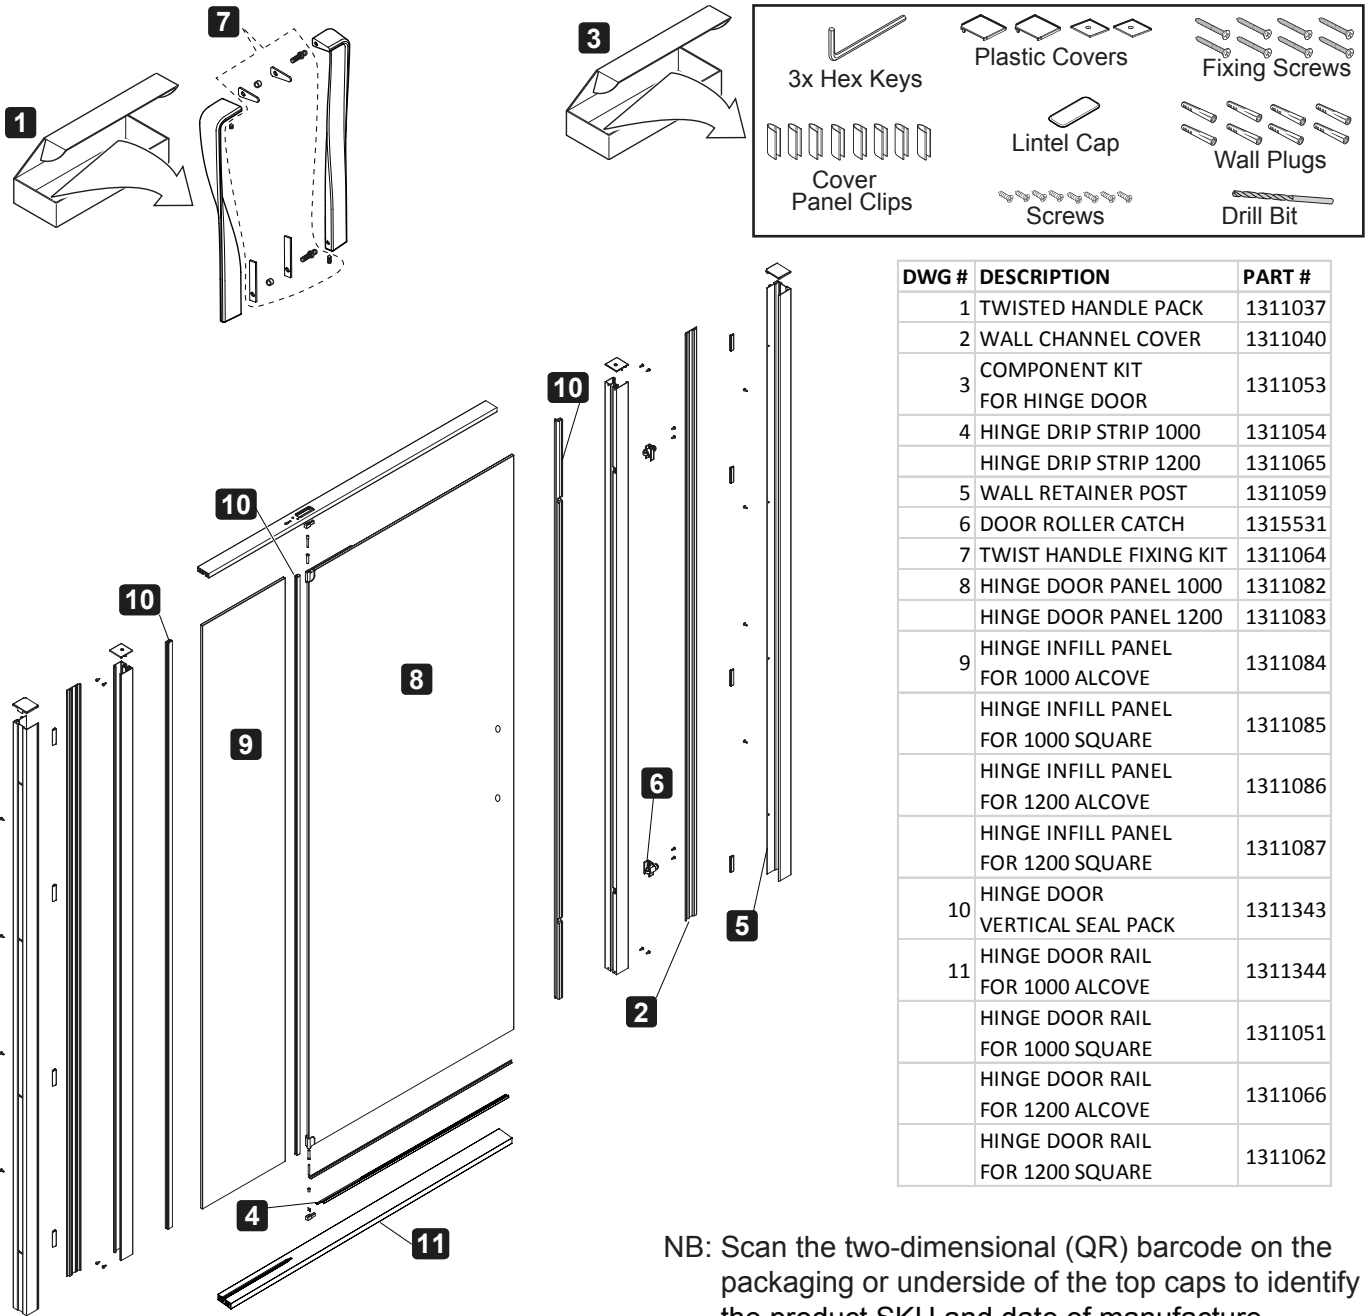

TORSION SPARES - PIVOT

QR BARCODE SKUS
78397A-* 78400A-*
78398A-* 78401A-*

NB: Scan the two-dimensional (QR) barcode on the packaging or underside of the top caps to identify the product SKU and date of manufacture.