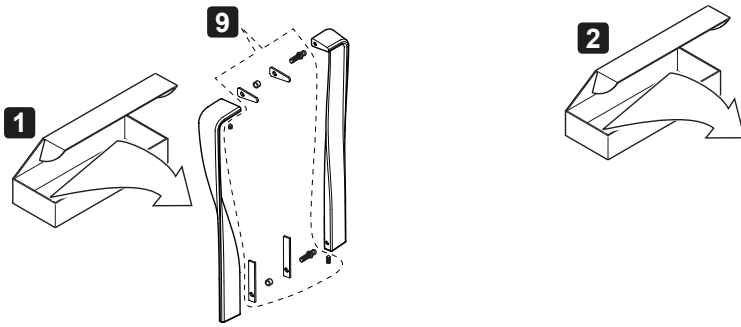

TORSION SPARES - ROUND SLIDING

QR BARCODE SKUS
78425A-* 78426A-*
(DOOR) (DOOR)
78427A-*

DWG #	DESCRIPTION	PART #
1	TWISTED HANDLE PACK	1311037
2	ROUND DOOR COMPONENT KIT	1311038
3	WALL RETAINER POST	1311039
4	WALL CHANNEL COVER	1311040
5	ROUND DOOR VERTICAL SEAL PACK	1311043
6	ROUND RAIL 1X1	1311046
	ROUND RAIL 12X1	1311077
7	ROUND DOOR TOP ROLLER	1311047
8	ROUND DOOR BOTTOM ROLLER	1311048
9	TWIST HANDLE FIXING KIT	1311064
10	ROUND DOOR PANEL	1311067
11	ROUND SHOWER CURVED PANEL	1311074
12	ROUND SHOWER 1x1 FLAT PANEL	1311075
	ROUND SHOWER 12x1 FLAT PANEL	1311076
13	ROUND SHOWER 1X1 HORIZONTAL SEAL PACK	1311341
	ROUND SHOWER 12X1 HORIZONTAL SEAL PACK	1311342

NB: Scan the two-dimensional (QR) barcode on the packaging or underside of the top caps to identify the product SKU and date of manufacture.

CONTACT AND WARRANTY INFORMATION

For spare parts & warranty information, please visit our website: