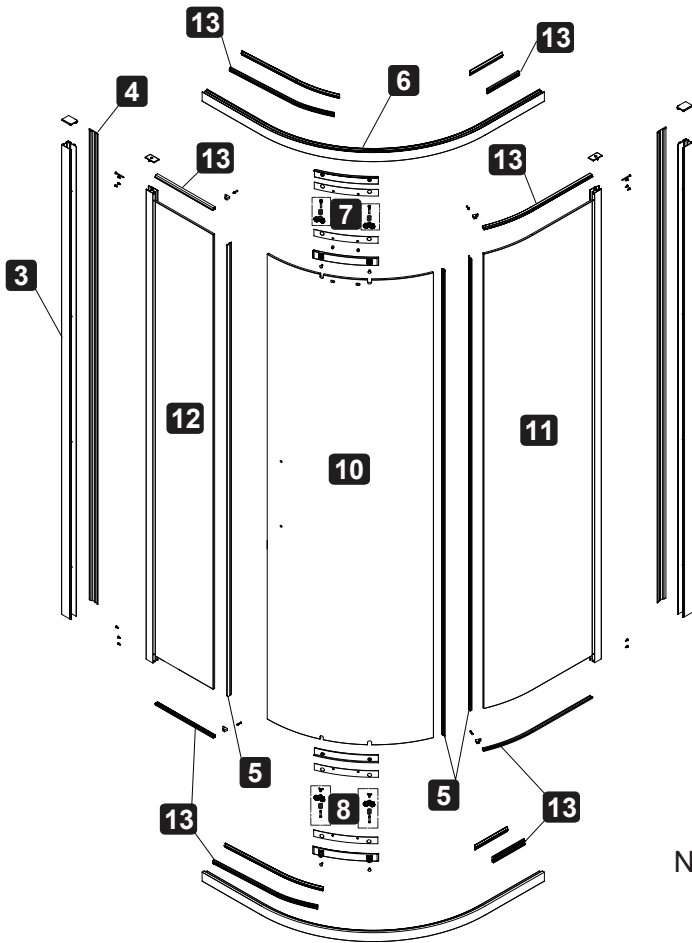

TORSION SPARES - ROUND SLIDING

QR BARCODE SKUS
78425A-* 78426A-*
(DOOR) (DOOR)
78427A-*

DWG #	DESCRIPTION	PART #
1	TWISTED HANDLE PACK	1311037
2	ROUND DOOR COMPONENT KIT	1311038
3	WALL RETAINER POST	1311039
4	WALL CHANNEL COVER	1311040
5	ROUND DOOR VERTICAL SEAL PACK	1311043
6	ROUND RAIL 1X1	1311046
	ROUND RAIL 12X1	1311077
7	ROUND DOOR TOP ROLLER	1311047
8	ROUND DOOR BOTTOM ROLLER	1311048
9	TWIST HANDLE FIXING KIT	1311064
10	ROUND DOOR PANEL	1311067
11	ROUND SHOWER CURVED PANEL	1311074
12	ROUND SHOWER 1x1 FLAT PANEL	1311075
	ROUND SHOWER 12x1 FLAT PANEL	1311076
13	ROUND SHOWER 1X1 HORIZONTAL SEAL PACK	1311341
	ROUND SHOWER 12X1 HORIZONTAL SEAL PACK	1311342

NB: Scan the two-dimensional (QR) barcode on the packaging or underside of the top caps to identify the product SKU and date of manufacture.

CONTACT AND WARRANTY INFORMATION

For spare parts & warranty information, please visit our website: