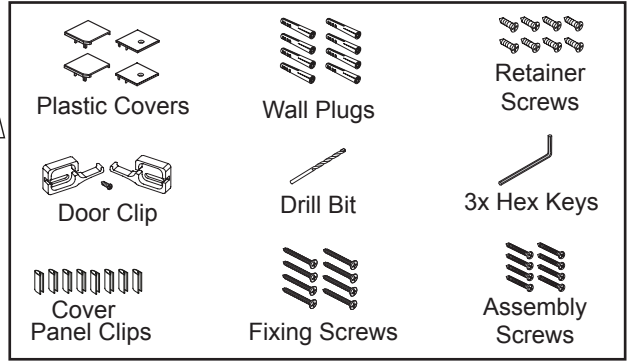

TORSION SPARES - ROUND SLIDING

QR BARCODE SKUS
78425A-* 78426A-*
(DOOR) (DOOR)
78427A-*

DWG #	DESCRIPTION	PART #
1	TWISTED HANDLE PACK	1311037
2	ROUND DOOR COMPONENT KIT	1311038
3	WALL RETAINER POST	1311039
4	WALL CHANNEL COVER	1311040
5	ROUND DOOR VERTICAL SEAL PACK	1311043
6	ROUND RAIL 1X1	1311046
	ROUND RAIL 12X1	1311077
7	ROUND DOOR TOP ROLLER	1311047
8	ROUND DOOR BOTTOM ROLLER	1311048
9	TWIST HANDLE FIXING KIT	1311064
10	ROUND DOOR PANEL	1311067
11	ROUND SHOWER CURVED PANEL	1311074
12	ROUND SHOWER 1x1 FLAT PANEL	1311075
	ROUND SHOWER 12x1 FLAT PANEL	1311076
13	ROUND SHOWER 1X1 HORIZONTAL SEAL PACK	1311341
	ROUND SHOWER 12X1 HORIZONTAL SEAL PACK	1311342

NB: Scan the two-dimensional (QR) barcode on the packaging or underside of the top caps to identify the product SKU and date of manufacture.

CONTACT AND WARRANTY INFORMATION

For spare parts & warranty information, please visit our website: