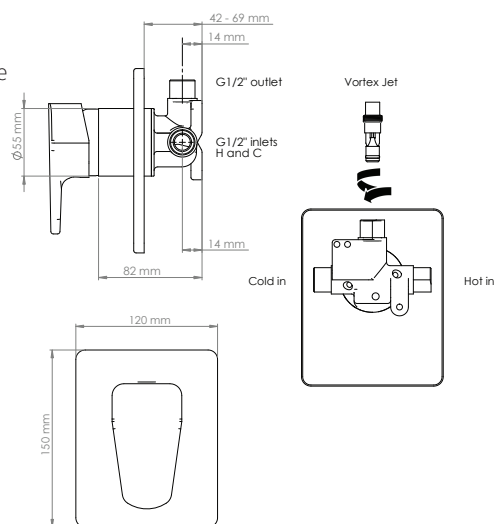

## ECLIPSE VORTEX Black Shower Mixer VECL062

### TECHNICAL DETAILS

- 47mm European Ceramic Cartridge
- Features Vortex technology
- Superior Flow on Unequal Low Water Pressure
- All Pressures
- DR Brass Body
- Metal Faceplate
- Max. Pressure 500kPa
- Min. Pressure 17kPa
- Max. Temp 65deg.C