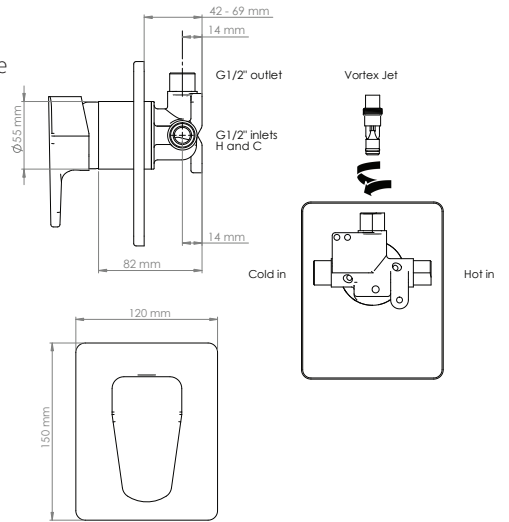

## ECLIPSE VORTEX Mirrored Black Shower Mixer VECL40MB

### TECHNICAL DETAILS

- 47mm European Ceramic Cartridge
- Features Vortex technology
- Superior Flow on Unequal Low Water Pressure
- All Pressures
- DR Brass Body
- Metal Faceplate
- Max. Pressure 500kPa
- Min. Pressure 17kPa
- Max. Temp 65deg.C