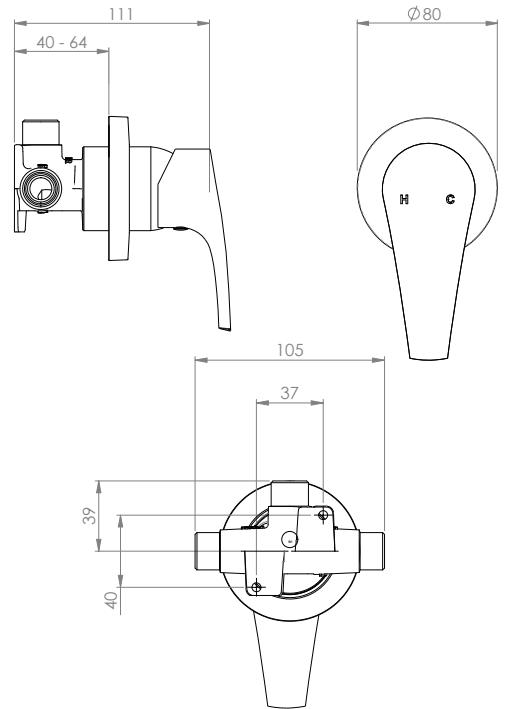

ECOMIX Ultra Shower Mixer VECM32CH

TECHNICAL DETAILS

HiFlo 40mm European Ceramic Cartridge

1/2" (15mm) Plumbing Connection

All Pressures

Max. Pressure 500kpa

Min. Pressure 35kpa

Max. Temp 65deg.C

FINISH

CHROME

CODE

VECM32CH