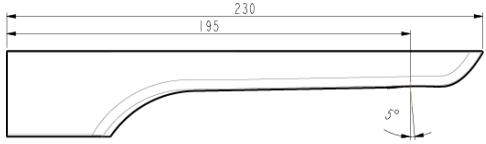

OLYMPIA Brushed Gunmetal Bath Spout VOP91BG

TECHNICAL DETAILS

1/2" (15mm) Inlet
All Pressures
Max. Pressure 500kpa
Min. Pressure 35kpa
Max. Temp 65deg.C

FINISH	CODE
BRUSHED GUNMETAL	VOP91BG