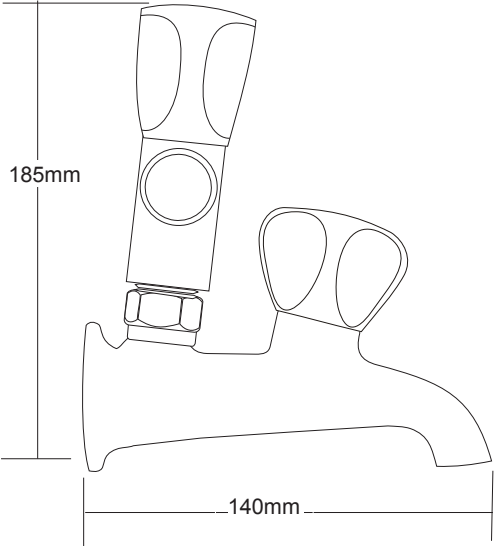

## PROLINE Laundry Combination Taps VPLN600

### TECHNICAL DETAILS

- 1/2" (15mm) Plumbing Connections
- European Headworks
- Solid Metal Handles
- All Pressures
- Max. Pressure 500kPa
- Min. Pressure 17kPa
- Max. Temp 65deg.C
- Watermark Certified
- WELs Rating: Mains 0
- Low/Unequal 2 Star; 11.0L/min