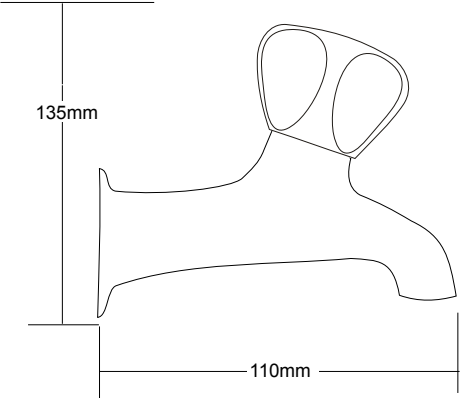

PROLINE Tub Taps VPLNSB1

TECHNICAL DETAILS

1/2" (15mm) Plumbing Connections
German Headworks
Solid Metal Handles
All Pressures
Max. Pressure 500kpa
Min. Pressure 17kpa
Max. Temp 65deg.C
Watermark Certified